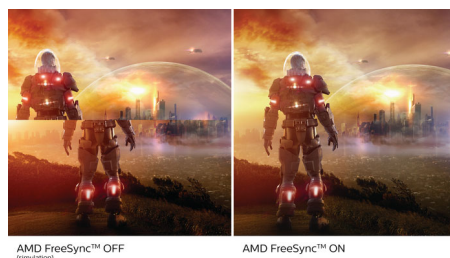

Ultra-smooth gaming

Gaming shouldn't be a choice between choppy gameplay or broken frames. With the new Philips monitor it doesn't have to be. Get fluid, artifact-free performance at virtually any framerate with AMD FreeSync™ technology, smooth quick refresh and ultra-fast response time.