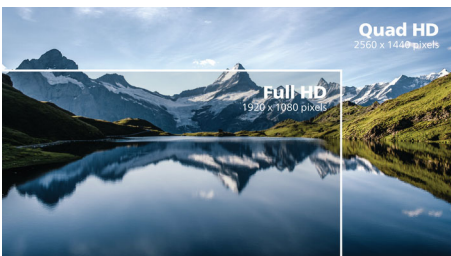

Crystalclear images

These Philips screens deliver Crystalclear, Quad HD 2560x1440 or 2560x1080 pixel

images. Utilizing high performance panels with high density pixel count, enabled by high bandwidth sources like USB-C, Displayport, HDMI, Dual link DVI, these new displays will make your images and graphics come alive. Whether you are demanding professional requiring extremely detailed information for CAD-CAM solutions, using 3D graphic applications or a financial wizard working on huge spreadsheets, Philips displays will give you Crystalclear images.