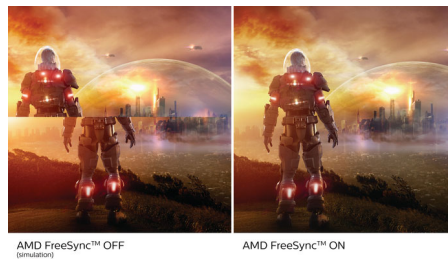

Ultra-smooth gaming

Gaming shouldn't be a choice between choppy gameplay or broken frames. With the new Philips monitor it doesn't have to be. Get fluid, artifact-free performance at virtually any framerate with AMD FreeSync™ technology, smooth quick refresh and ultra-fast response time.