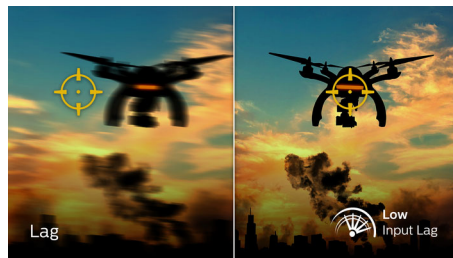

Low Input Lag

Input lag is the amount of time that elapses between performing an action with connected devices and seeing the result on screen. Low input lag reduces the time delay between entering a command from your devices to monitor, greatly improve on playing twitch-sensitive video games, particularly important to whom plays fast-paced, competitive games.

275M2CRP/69