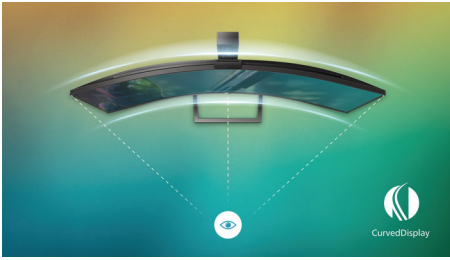

Features designed for gamers needs

- SmartImage game mode optimized for gamers
- Built-in stereo speakers for multimedia
- Less eye fatigue with Flicker-free technology

PHILIPS

LCD monitor
Momentum 27" (68.6 cm), 2560 x 1440 (QHD)

Highlights

Curved display design

Desktop monitors offer a personal user experience, which suits a curve design very well. The curved screen provides a pleasant yet subtle immersion effect, which focuses on you at the center of your desk.