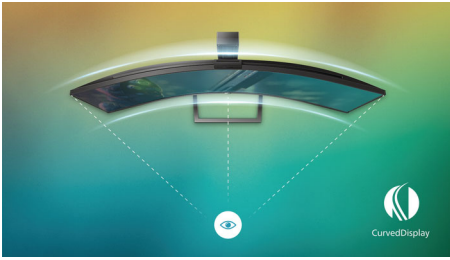

### **Features designed for gamers needs**

- SmartImage game mode optimized for gamers
- Built-in stereo speakers for multimedia
- Less eye fatigue with Flicker-free technology

**PHILIPS**

LCD monitor  
Momentum 27" (68.6 cm), 2560 x 1440 (QHD)

## Curved display design

Desktop monitors offer a personal user experience, which suits a curve design very well. The curved screen provides a pleasant yet subtle immersion effect, which focuses on you at the center of your desk.