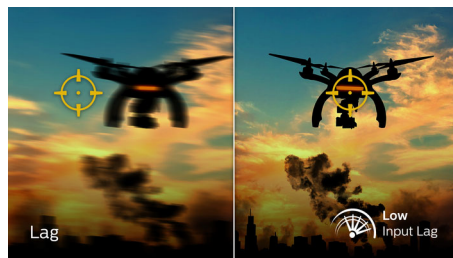

Low Input Lag

Input lag is the amount of time that elapses between performing an action with connected devices and seeing the result on screen. Low input lag reduces the time delay between entering a command from your devices to monitor, greatly improve on playing twitch-sensitive video games, particularly important to whom plays fast-paced, competitive games.

275M2CRZ/73

sensitive video games, particularly important to whom plays fast-paced, competitive games.