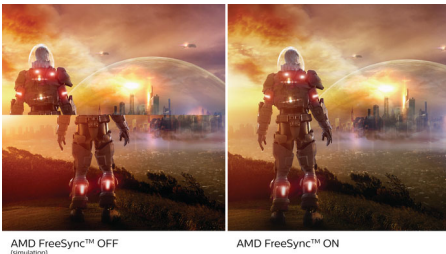

AMD FreeSync™ Premium

Gaming shouldn't be a choice between choppy gameplay or broken frames. AMD FreeSync™ Premium equips serious gamers with a fluid, tear-free gameplay experience at peak performance. There are no compromises, game confidently with a high refresh rate, low framerate compensation, and low latency.