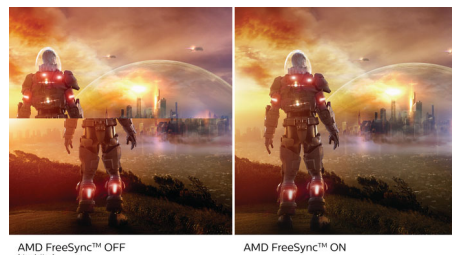

Ultra-smooth gaming

Gaming shouldn't be a choice between choppy gameplay or broken frames. With the new Philips monitor it doesn't have to be. Get fluid, artifact-free performance at virtually any framerate with AMD FreeSync™ technology, smooth quick refresh and ultra-fast response time.