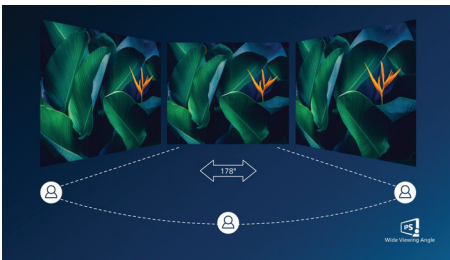

PHILIPS

LCD monitor with USB-C
E Line 27" (68.6 cm), 2560 x 1440 (QHD)

276E2FE/61

Highlights

USB-C connection

This Philips display features a USB type-C connector with power delivery. With intelligent and flexible power management, you can power charge your compatible device directly. Its slim, reversible USB-C allows for easy, one-cable connection. You can watch high resolution video and transfer data at a super-speed, while powering up and re-charging your compatible device at the same time.

IPS technology

IPS displays use an advanced technology which gives you extra wide viewing angles of 178/178 degree, making it possible to view the display from almost any angle. Unlike standard TN panels, IPS displays gives you remarkably crisp images with vivid colors, making it ideal not only for Photos, movies and web browsing, but also for professional applications which demand color accuracy and consistent brightness at all times.