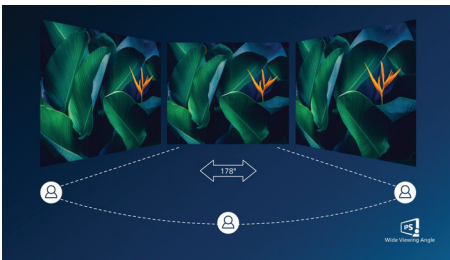

- HDMI ensures universal digital connectivity
- DisplayPort connection for maximum visuals

PHILIPS

LCD monitor with USB-C
S Line 27" (68.5 cm), 2560 x 1440 (QHD)

276S9A/93

Highlights

USB-C connection

This Philips display features a USB type-C connector with power delivery. With intelligent and flexible power management, you can power charge your compatible device directly. Its slim, reversible USB-C allows for easy, one-cable connection. You can watch high resolution video and transfer data at a super-speed, while powering up and re-charging your compatible device at the same time.

IPS technology

IPS displays use an advanced technology which gives you extra wide viewing angles of 178/178 degree, making it possible to view the display from almost any angle. Unlike standard TN panels, IPS displays gives you remarkably crisp images with vivid colors, making it ideal not only for Photos, movies and web browsing, but also for professional applications which demand color accuracy and consistent brightness at all times.