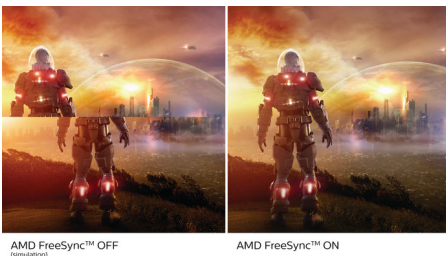

AMD FreeSync™ Premium

Gaming shouldn't be a choice between choppy gameplay or broken frames. AMD FreeSync™

Premium equips serious gamers with a fluid, tear-free gameplay experience at peak performance. There are no compromises, game confidently with a high refresh rate, low framerate compensation, and low latency.