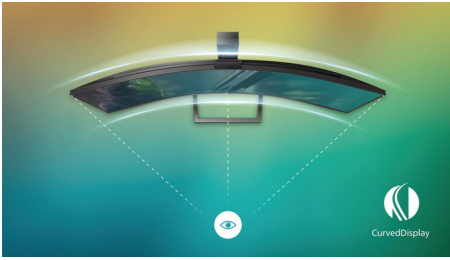

Design to enhance the senses

- Curved display design for more immersive experience
- Crafted with premium materials for a sophisticated look

Superb Picture Quality

- MVA Display for wide viewing angles and deep contrast levels
- Ultra Wide-Color wider range of colors for a vivid picture

Built for fast action

- AMD FreeSync™ Premium; tear free, stutter free, fluid gaming
- 144Hz refresh rates for ultra-smooth, brilliant images
- SmartImage game mode optimized for gamers

Get comfortable

- LowBlue Mode for easy on-the-eyes productivity
- Less eye fatigue with Flicker-free technology
- Height-adjustable for better ergonomic comfort

PHILIPS

Highlights

Curved display design

Desktop monitors offer a personal user experience, which suits a curve design very well. The curved screen provides a pleasant yet subtle immersion effect, which focuses on you at the center of your desk.