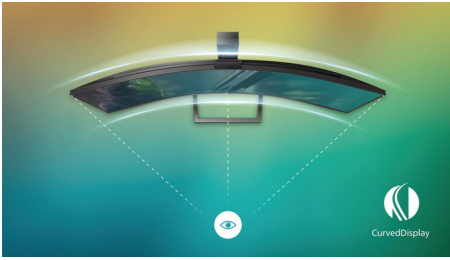

Get comfortable

- LowBlue Mode for easy on-the-eyes productivity
- Less eye fatigue with Flicker-free technology
- Height-adjustable for better ergonomic comfort

PHILIPS

Full HD Curved LCD monitor
Momentum 27" (68.6 cm), 1920 x 1080 (Full HD)

278M6QJEB5/56

Highlights

Curved display design

Desktop monitors offer a personal user experience, which suits a curve design very well. The curved screen provides a pleasant yet subtle immersion effect, which focuses on you at the center of your desk.

VA display

Philips VA LED display uses an advanced vertical alignment technology which gives you super-high static contrast ratios for extra vivid and bright images. While standard office applications are handled with ease, it is especially suitable for photos, web-browsing, movies, gaming, and demanding graphical applications. It's optimized pixel management technology gives you 176/176 degree extra wide viewing angle, resulting in crisp images.