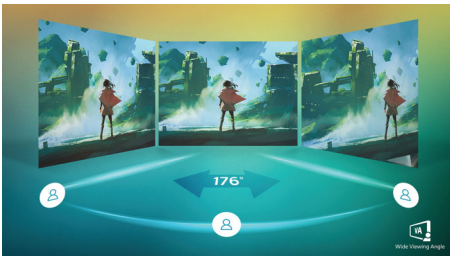

Get comfortable

- LowBlue Mode for easy on-the-eyes productivity
- Less eye fatigue with Flicker-free technology
- Height-adjustable for better ergonomic comfort

PHILIPS

Full HD Curved LCD monitor
Momentum 27" (68.6 cm), 1920 x 1080 (Full HD)

278M6QJEB5/56

Highlights

Curved display design

Desktop monitors offer a personal user experience, which suits a curve design very well. The curved screen provides a pleasant yet subtle immersion effect, which focuses on you at the center of your desk.

VA display

Philips VA LED display uses an advanced vertical alignment technology which gives you super-high static contrast ratios for extra vivid and bright images. While standard office applications are handled with ease, it is especially suitable for photos, web-browsing, movies, gaming, and demanding graphical applications. It's optimized pixel management technology gives you 176/176 degree extra wide viewing angle, resulting in crisp images.

Specifications

Picture/Display

- LCD panel type: VA LCD
- Backlight type: W-LED system
- Panel Size: 27 inch / 68.6 cm
- Display Screen Coating: Anti-Glare, 3H, Haze 40%
- Effective viewing area: 596.74 (H) x 335.66 (V) - at a 1800R curvature*
- Aspect ratio: 16:9
- Optimum resolution: 1920 x 1080 @ 165 Hz
- Response time (typical): 1 ms (MPRT)
- Pixel Density: 82 PPI
- Brightness: 250 cd/m²
- Contrast ratio (typical): 3000:1
- SmartContrast: 80,000,000:1
- Pixel pitch: 0.311 x 0.311 mm
- Viewing angle: 178° (H) / 178° (V), @ C/R > 10
- Flicker-free
- Picture enhancement: SmartImage game
- Color gamut (typical): NTSC 102.1%*, sRGB 130.2%*
- Display colors: 16.7 M
- Scanning Frequency: 104 - 186 kHz (H) / 30 - 165 Hz (V)
- sRGB
- LowBlue Mode
- AMD FreeSync™ technology: Premium