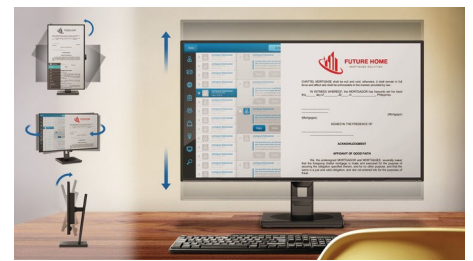

## SmartErgoBase

The SmartErgoBase is a monitor base that delivers ergonomic display comfort and provides cable management. The base can swivel, tilt and rotate to various angles to ensure maximum comfort. The height adjustable stand guarantees the optimal viewing level, reducing the physical strains of a long workday, while cable management reduces cable clutter and keeps the workspace neat and professional.