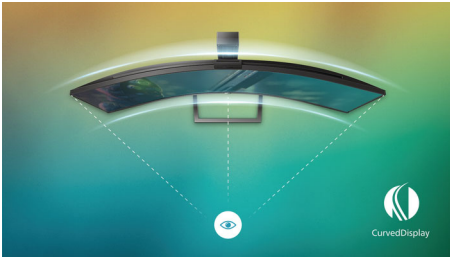

Get comfortable

- LowBlue Mode for easy on-the-eyes productivity
- Less eye fatigue with Flicker-free technology
- Height-adjustable for better ergonomic comfort

PHILIPS

Full HD Curved LCD monitor
Momentum 27" (68.6 cm), 1920 x 1080 (Full HD)

278M6QJEB5/89

Highlights

Curved display design

Desktop monitors offer a personal user experience, which suits a curve design very well. The curved screen provides a pleasant yet subtle immersion effect, which focuses on you at the center of your desk.

VA display

Philips VA LED display uses an advanced vertical alignment technology which gives you super-high static contrast ratios for extra vivid and bright images. While standard office applications are handled with ease, it is especially suitable for photos, web-browsing, movies, gaming, and demanding graphical applications. It's optimized pixel management technology gives you 176/176 degree extra wide viewing angle, resulting in crisp images.