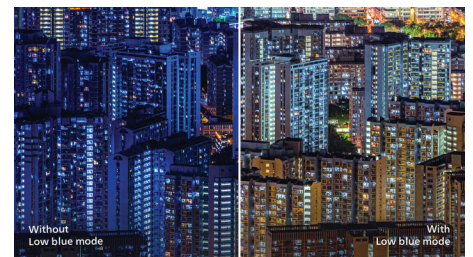

LowBlue Mode

Studies have shown that just as ultra-violet rays can cause eye damage, shortwave length blue light rays from LED displays can cause eye damage and affect vision over time. Developed for wellbeing, Philips LowBlue Mode setting uses a smart software technology to reduce harmful shortwave blue light.