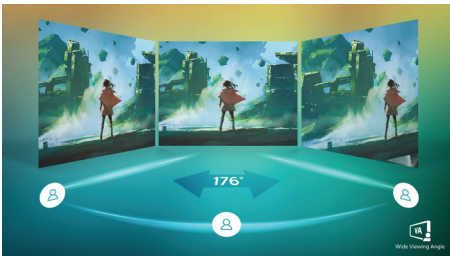

Get comfortable

- LowBlue Mode for easy on-the-eyes productivity
- Less eye fatigue with Flicker-free technology
- Height-adjustable for better ergonomic comfort

PHILIPS

Full HD Curved LCD monitor
Momentum 27" (68.6 cm), 1920 x 1080 (Full HD)

278M6QJEB5/89

Highlights

Curved display design

Desktop monitors offer a personal user experience, which suits a curve design very well. The curved screen provides a pleasant yet subtle immersion effect, which focuses on you at the center of your desk.

VA display

Philips VA LED display uses an advanced vertical alignment technology which gives you super-high static contrast ratios for extra vivid and bright images. While standard office applications are handled with ease, it is especially suitable for photos, web-browsing, movies, gaming, and demanding graphical applications. It's optimized pixel management technology gives you 176/176 degree extra wide viewing angle, resulting in crisp images.

Specifications

Picture/Display

- LCD panel type: VA LCD
- Backlight type: W-LED system
- Panel Size: 27 inch / 68.6 cm
- Display Screen Coating: Anti-Glare, 3H, Haze 40%
- Effective viewing area: 596.74 (H) x 335.66 (V) - at a 1800R curvature*
- Aspect ratio: 16:9
- Optimum resolution: 1920 x 1080 @ 165 Hz
- Response time (typical): 1 ms (MPRT)
- Pixel Density: 82 PPI
- Brightness: 250 cd/m²
- Contrast ratio (typical): 3000:1
- SmartContrast: 80,000,000:1
- Pixel pitch: 0.311 x 0.311 mm
- Viewing angle: 178° (H) / 178° (V), @ C/R > 10
- Flicker-free
- Picture enhancement: SmartImage game
- Color gamut (typical): NTSC 102.1%*, sRGB 130.2%*
- Display colors: 16.7 M
- Scanning Frequency: 104 - 186 kHz (H) / 30 - 165 Hz (V)
- sRGB
- LowBlue Mode
- AMD FreeSync™ technology: Premium