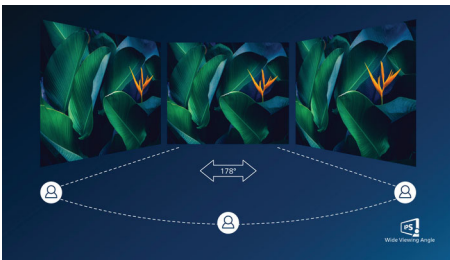

PHILIPS

LCD monitor with USB-C
E Line 27" (68.6 cm), 3840 x 2160 (4K UHD)

279E1EW/70

Highlights

USB-C connectivity

This Philips monitor features a built-in USB-C connector which meets USB Power Delivery standard. With intelligent and flexible power management, you can power charge your compatible device directly from the monitor using a single USB-C cable. Its slim, reversible USB-C allows for easy connection, you can watch high resolution video from your laptop.

IPS technology

IPS displays use an advanced technology which gives you extra wide viewing angles of 178/178 degree, making it possible to view the display from almost any angle. Unlike standard TN panels, IPS displays gives you remarkably crisp images with vivid colors, making it ideal not only for Photos, movies and web browsing, but also for professional applications which demand color accuracy and consistent brightness at all times.