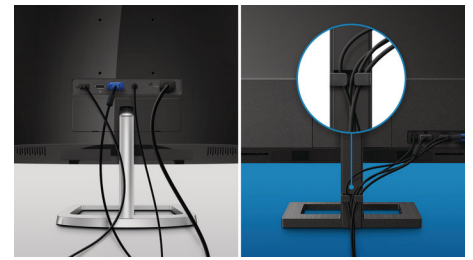

27E1N5500E/69

LowBlue Mode & Flicker-free

Our LowBlue Mode and Flicker-free technology have been developed to reduce eye strain and fatigue often caused by long hours in front of a monitor.

Compact Ergo Base

The Compact Ergo Base is a people-friendly Philips monitor base that tilts, pivot and height-adjusts so each user can position the monitor for maximum viewing comfort and efficiency.

Cable management

Cable management is an intimate design that maintains tidy workspace by organizing cables and wires required for the operation of a display device.