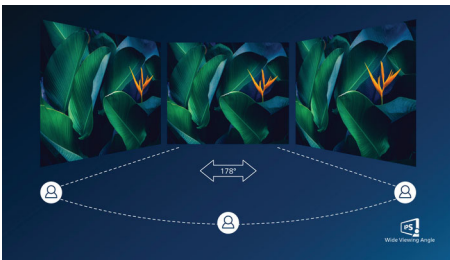

PHILIPS

Quad HD monitor
5000 series 27" (68.6 cm), 2560 x 1440 (QHD)

Highlights

Crystalclear images

These Philips screens deliver Crystalclear, Quad HD 2560x1440 or 2560x1080 pixel images. Utilizing high performance panels with high density pixel count, enabled by high bandwidth sources like USB-C, Displayport, HDMI, Dual link DVI, these new displays will make your images and graphics come alive. Whether you are demanding professional requiring extremely detailed information for CAD-CAM solutions, using 3D graphic applications or a financial wizard working on huge spreadsheets, Philips displays will give you Crystalclear images.

IPS technology

IPS displays use an advanced technology which gives you extra wide viewing angles of 178/178 degree, making it possible to view the display from almost any angle. Unlike standard TN panels, IPS displays gives you remarkably crisp images with vivid colors, making it ideal not only for Photos, movies and web browsing, but also for professional applications which demand color accuracy and consistent brightness at all times.