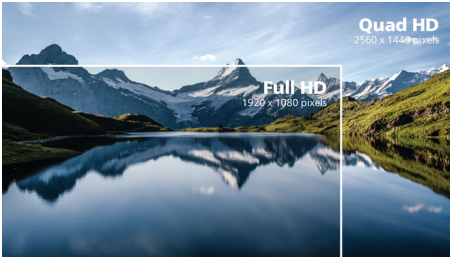

Superb Picture Quality

- Crystalclear images with Quad HD 2560 x 1440 pixels
- IPS LED wide view technology for image and color accuracy
- SmartContrast for rich black details

Good for Gaming

- 1ms (MPRT) fast response for crisp image and smooth gameplay
- SmartImage game mode optimized for gamers

PHILIPS

Quad HD monitor
5000 series 27" (68.6 cm), 2560 x 1440 (QHD)

Highlights

Crystalclear images

These Philips screens deliver Crystalclear, Quad HD 2560x1440 or 2560x1080 pixel images. Utilizing high performance panels with high density pixel count, enabled by high bandwidth sources like USB-C, Displayport, HDMI, Dual link DVI, these new displays will make your images and graphics come alive. Whether you are demanding professional requiring extremely detailed information for CAD-CAM solutions, using 3D graphic applications or a financial wizard working on huge spreadsheets, Philips displays will give you Crystalclear images.