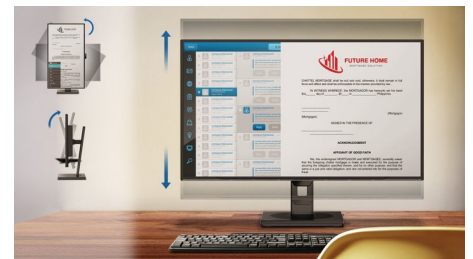

SmartImage Game mode

The new Philips gaming display has quick access OSD fine tuned for gamers, offering you multiple options. "FPS" mode (First person shooting) improves dark themes in games, allowing you to see hidden objects in dark areas. "Racing" mode adapts display with fastest response time, high color, along with image adjustments. "RTS" mode (Real time strategy) has a special SmartFrame mode which enables highlighting of specific area and allows for size and image adjustments. Gamer 1 and Gamer 2 enable you to save personal customized settings based on different games, ensuring best performance.

27E1N5500E/69

LowBlue Mode & Flicker-free

Our LowBlue Mode and Flicker-free technology have been developed to reduce eye strain and fatigue often caused by long hours in front of a monitor.

Compact Ergo Base

The Compact Ergo Base is a people-friendly Philips monitor base that tilts, pivot and height-adjusts so each user can position the monitor for maximum viewing comfort and efficiency.

Cable management

Cable management is an intimate design that maintains tidy workspace by organizing cables and wires required for the operation of a display device.