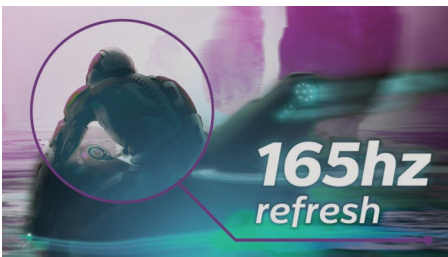

- LowBlue mode and Flicker-free easy-on-the eyes viewing
- SmartErgoBase enables people-friendly ergonomic adjustments
- EasySelect menu toggle key for quick on-screen menu access

PHILIPS

Quad HD gaming monitor
Momentum 3000 27" (68.5 cm), 2560 x 1440 (QHD)

27M1N3500L/93

Highlights

AMD FreeSync™ Premium

Gaming shouldn't be a choice between choppy gameplay or broken frames. AMD FreeSync™ Premium equips serious gamers with a fluid, tear-free gameplay experience at peak performance. There are no compromises, game confidently with a high refresh rate, low framerate compensation, and low latency.

165Hz Gaming

You play intense, competitive gaming. You demand display with lag free, ultra-smooth images. This Philips display redraws the screen image up-to 165 times per second, effectively faster than a standard display. A lower frame rate can make enemies appear to jump from spot to spot on the screen, making them difficult targets to hit. With 165Hz frame rate, you get those critical missing images on the screen which shows enemy movement in ultra-smooth motion so you can easily target them. With ultra-low input lag and no screen tearing,