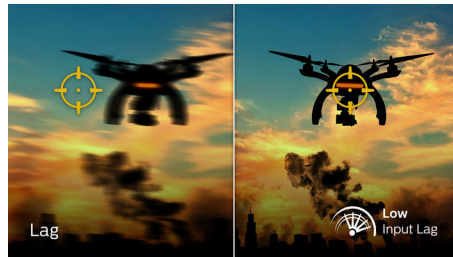

165Hz Gaming

You play intense, competitive gaming. You demand display with lag free, ultra-smooth images. This Philips display redraws the screen image up-to 165 times per second, effectively faster than a standard display. A lower frame rate can make enemies appear to jump from spot to spot on the screen, making them difficult targets to hit. With 165Hz frame rate, you get those critical missing images on the screen which shows enemy movement in ultra-smooth motion so you can easily target them. With ultra-low input lag and no screen tearing,

this Philips display is your perfect gaming partner

1ms MPRT fast response

MPRT (motion picture response time) is more intuitive way to describe the response time, which directly refers the duration from seeing blurry noise to clean and crisp images. Philips gaming monitor with 1 ms MPRT effectively eliminates smearing and motion blur, delivers sharper and precise visuals to enhance gaming experience. Best choice for playing thrilling and twitch-sensitive games.

Low Input Lag

Input lag is the amount of time that elapses between performing an action with connected devices and seeing the result on screen. Low input lag reduces the time delay between entering a command from your devices to monitor, greatly improve on playing twitch-sensitive video games, particularly important to whom plays fast-paced, competitive games.