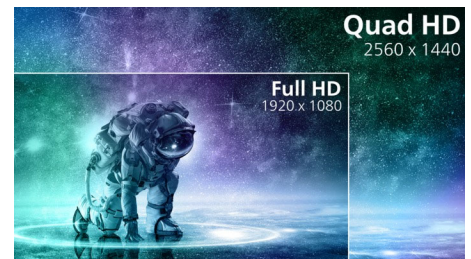

Crystalclear images

These Philips screens deliver Crystalclear, Quad HD 2560x1440 or 2560x1080 pixel images. Utilizing high performance panels with high density pixel count, enabled by high bandwidth sources like USB-C, Displayport, HDMI, Dual link DVI, these new displays will make your images and graphics come alive. Whether you are demanding professional requiring extremely detailed information for CAD-CAM solutions, using 3D graphic applications or a financial wizard working on huge spreadsheets, Philips displays will give you Crystalclear images.