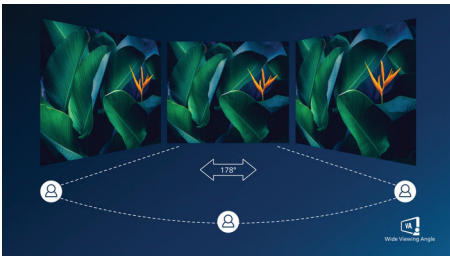

Curved design inspired by the world around us

- Curved display design for more immersive experience

Superb Picture Quality

- VA display delivers awesome images with wide viewing angles
- 16:9 Full HD display for crisp detailed images
- SmartContrast for rich black details
- SmartImage game mode optimized for gamers
- Effortlessly smooth gameplay with AMD FreeSync™ technology

Features designed for you

- Less eye fatigue with Flicker-free technology
- LowBlue Mode for easy on-the-eyes productivity
- HDMI ensures universal digital connectivity

PHILIPS

Full HD Curved LCD display
E Line 32 (31.5" / 80 cm diag.), 1920 x 1080 (Full HD)

VA display

Philips VA LED display uses an advanced multi-domain vertical alignment technology which gives you super-high static contrast ratios for extra vivid and bright images. While standard office applications are handled with ease, it is especially suitable for photos, web-browsing, movies, gaming, and demanding graphical applications. It's optimized pixel management technology gives you 178/178 degree extra wide viewing angle, resulting in crisp images.