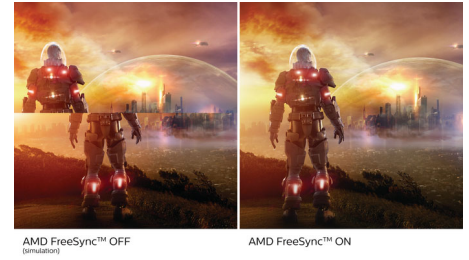

Ultra-smooth gaming

Gaming shouldn't be a choice between choppy gameplay or broken frames. With the new Philips monitor it doesn't have to be. Get fluid, artifact-free performance at virtually any framerate with AMD FreeSync™ technology, smooth quick refresh and ultra-fast response time.