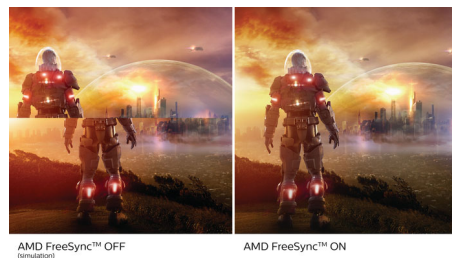

Ultra-smooth gaming

Gaming shouldn't be a choice between choppy gameplay or broken frames. With the new Philips monitor it doesn't have to be. Get fluid, artifact-free performance at virtually any framerate with AMD FreeSync™ technology, smooth quick refresh and ultra-fast response time.