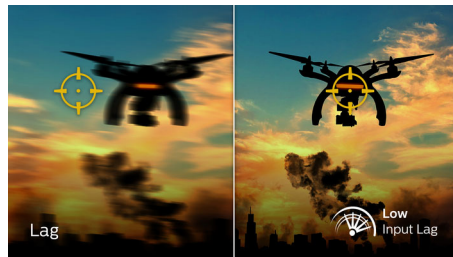

Low Input Lag

Input lag is the amount of time that elapses between performing an action with connected devices and seeing the result on screen. Low

325M1RZ/73

input lag reduces the time delay between entering a command from your devices to monitor, greatly improve on playing twitch-sensitive video games, particularly important to whom plays fast-paced, competitive games.