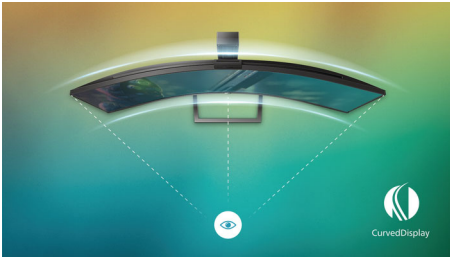

Curved QHD LCD display
Momentum 32 (31.5" / 80 cm diag.), 2560 x 1440 (QHD)

325M2CRZ/69

Highlights

Curved display design

Desktop monitors offer a personal user experience, which suits a curve design very well. The curved screen provides a pleasant yet subtle immersion effect, which focuses on you at the center of your desk.