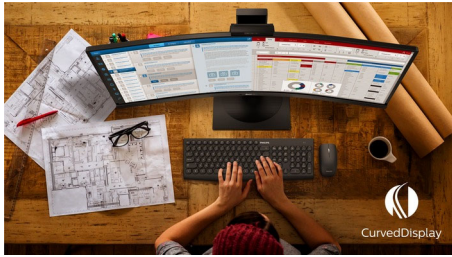

Get comfortable

- LowBlue Mode for easy on-the-eyes productivity
- Less eye fatigue with Flicker-free technology

PHILIPS

Curved QHD LCD display
Momentum 32 (31.5" / 80 cm diag.), 2560 x 1440 (QHD)

325M7C/69

Highlights

Curved display design

Desktop monitors offer a personal user experience, which suits a curve design very well. The curved screen provides a pleasant yet subtle immersion effect, which focuses on you at the center of your desk.

VA display

Philips VA LED display uses an advanced multi-domain vertical alignment technology which gives you super-high static contrast ratios for extra vivid and bright images. While standard office applications are handled with ease, it is especially suitable for photos, web-browsing, movies, gaming, and demanding graphical applications. It's optimized pixel management technology gives you 178/178 degree extra wide viewing angle, resulting in crisp images.