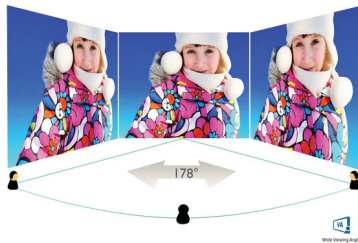

VA display

Philips VA LED display uses an advanced multi-domain vertical alignment technology which gives you super-high static contrast ratios for extra vivid and bright images. While standard office applications are handled with ease, it is especially suitable for photos, web-browsing, movies, gaming, and demanding graphical applications. It's optimized pixel management technology gives you 178/178 degree extra wide viewing angle, resulting in crisp images.