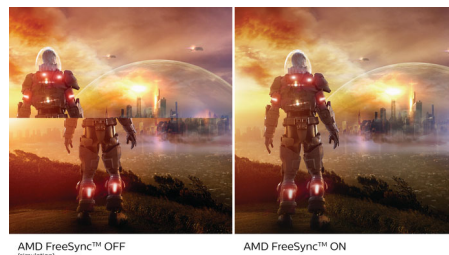

AMD FreeSync™ Premium

Gaming shouldn't be a choice between choppy gameplay or broken frames. AMD FreeSync™ Premium equips serious gamers with a fluid, tear-free gameplay experience at peak performance. There are no compromises, game confidently with a high refresh rate, low framerate compensation, and low latency.