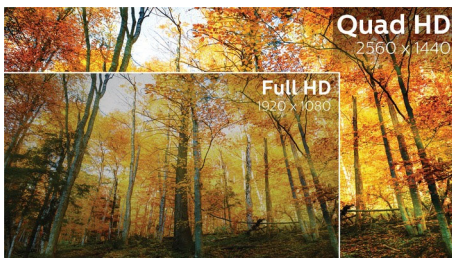

Crystalclear images

These Philips screens deliver Crystalclear, Quad HD 2560x1440 or 2560x1080 pixel

images. Utilizing high performance panels with high density pixel count, enabled by high bandwidth sources like Displayport, HDMI, Dual link DVI, these new displays will make your images and graphics come alive. Whether you are demanding professional requiring extremely detailed information for CAD-CAM solutions, using 3D graphic applications or a financial wizard working on huge spreadsheets, Philips displays will give you Crystalclear images.