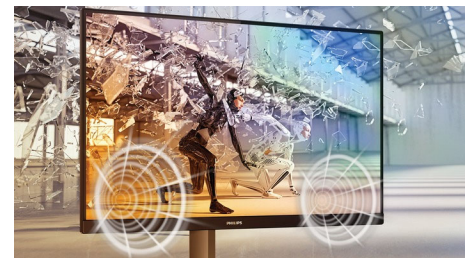

DTS Sound™

DTS Sound is an audio processing solution designed to optimize the playback of music, movies, streaming and games on the PC regardless of form factors. DTS Sound enables an immersive virtual surround sound experience, complete with rich bass and dialog enhancement and maximized volume levels free of any clipping or distortion.