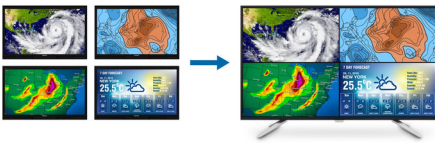

MultiView technology for 4K

Philips MultiView feature on this expansive 4K UHD display enables you to have up to four systems each shown in Full HD on one screen. You can use the Picture-by-Picture (PbP) for monitoring four systems on one screen for control rooms or security. Or for multiple devices like two notebooks side-by-side simultaneously, making collaboration more productive. Or Picture-in-Picture mode (PiP) watching a live football feed from your set-top box, while working on your PC.