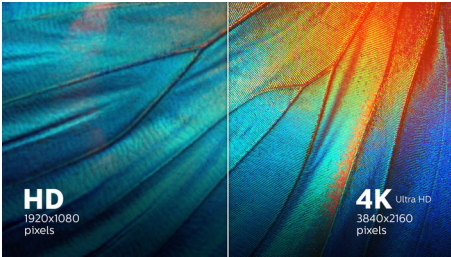

Highlights

UltraClear 4K UHD Resolution

These Philips displays utilize high performance panels to deliver UltraClear, 4K UHD (3840 x 2160) resolution images. Whether you are demanding professional requiring extremely detailed images for CAD solutions, using 3D graphics applications or a financial wizard working on huge spreadsheets, Philips displays will make your images and graphics come alive.