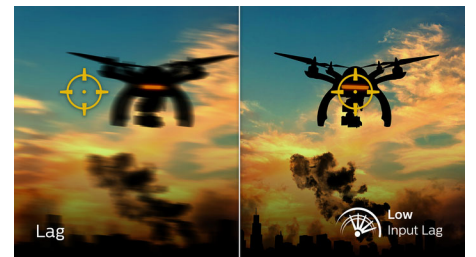

Low Input Lag

Input lag is the amount of time that elapses between performing an action with connected devices and seeing the result on screen. Low input lag reduces the time delay between entering a command from your devices to monitor, greatly improve on playing twitch-sensitive video games, particularly important to whom plays fast-paced, competitive games.