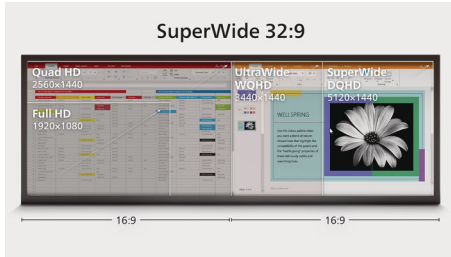

PHILIPS

32:9 SuperWide curved LCD display
P Line 49 (48.8" / 124 cm diag.), 5120 x 1440 (Dual QHD)

499P9H1/70

Highlights

32:9 SuperWide

32:9 SuperWide 49" screen, with 5120 x 1440 resolution, is designed to replace multiscreen setups for massive wide view. It's like having two 27" 16:9 Quad HD displays side-by-side. SuperWide monitors offer screen area of dual monitors without the complicated setup.