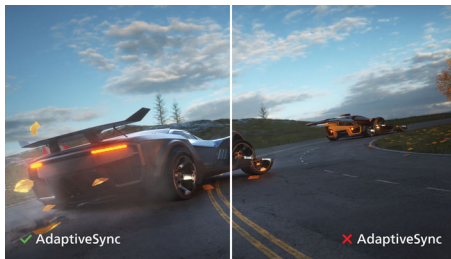

PHILIPS

32:9 SuperWide curved LCD display
P Line 49 (48.8" / 124 cm diag.), 5120 x 1440 (Dual QHD)

499P9H1/70

Highlights

32:9 SuperWide

32:9 SuperWide 49" screen, with 5120 x 1440 resolution, is designed to replace multiscreen setups for massive wide view. It's like having two 27" 16:9 Quad HD displays side-by-side. SuperWide monitors offer screen area of dual monitors without the complicated setup.

Adaptive-Sync technology

Gaming shouldn't be a choice between choppy gameplay or broken frames. Get fluid, artifact-free performance at virtually any framerate with Adaptive-Sync technology, smooth quick refresh and ultra-fast response time.