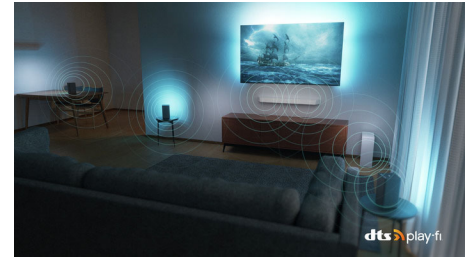

DTS Play-Fi

You get great, clear TV sound straight out of the box. If you want more, the Philips Wireless Home System with DTS Play-Fi lets you connect to compatible soundbars and wireless speakers around your home in seconds. You can even create a home cinema surround-sound system using your TV as a central speaker.

Epic gaming

Play without limits and immerse yourself in OLED's incredible realism! HDMI 2.1, a blazing-fast 120 Hz native refresh rate, and ultra-low input lag get the best out of next-gen gaming gear with fluid, responsive gameplay and super-smooth natural motion. Ambilight's gaming mode brings even bigger thrills.

Google TV™

What do you want to watch? Google TV brings together movies, shows and more from across your apps and subscriptions, and organises them just for you. You'll get suggestions based on what you like, and you can even use the Google TV app on your phone to curate your watchlist on the go.

AI voice control

Voice control. Google Assistant. Works with Alexa.