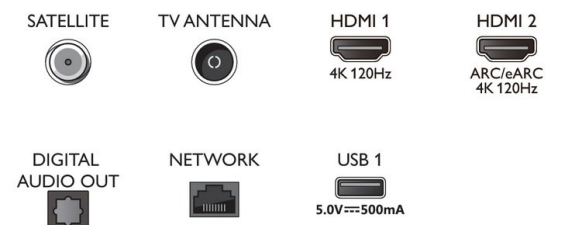

Design

- Colours of TV: Metal bezel frame
- Stand design: Satin chrome EVO stand

Dimensions

- Box dimensions (W x H x D): 1214.0 x 800.0 x 150.0 mm
- Set dimensions (W x H x D): 1070.0 x 618.0 x 68.0 mm

- Set dimensions with stand (W x H x D): 1070.0 x 684.0 x 230.0 mm
- Product weight: 13.9 kg
- Product weight (+stand): 17.3 kg
- Weight incl. Packaging: 20.9 kg
- Wall-mount compatible: 300 x 300 mm
- Stand dimensions (W x H x D): 450.0 x 70.0 x 230.0 mm
- Stand height to TV bottom edge: 70.0 mm

Accessories

- Included accessories: Remote Control, 2 x AAA Batteries, Tabletop stand, Power cord, Quick start guide, Legal and safety brochure

EU Energy card

- EPREL registration numbers: tbc
- Energy class for SDR: n.a.
- On mode power demand for SDR: tbc kWh/1000h
- Energy class for HDR: n.a.
- On mode power demand for HDR: tbc kWh/1000h
- Off mode power consumption: n.a.
- Networked standby mode: 2.0 W
- Panel technology used: OLED

Connections

Side

Bottom

Issue date 2023-04-07

Version: 2.0.1

12 NC: 8670 001 88202
EAN: 87 18863 03711 9

© 2023 Koninklijke Philips N.V.
All Rights reserved.

Specifications are subject to change without notice.
Trademarks are the property of Koninklijke Philips N.V. or their respective owners.