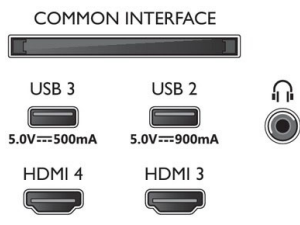

Design

- Colours of TV: Metal bezel frame
- Stand design: Satin chrome EVO stand

Dimensions

- Box dimensions (W x H x D): 1214.0 x 800.0 x 150.0 mm
- Set dimensions (W x H x D): 1070.0 x 618.0 x 68.0 mm

- Set dimensions with stand (W x H x D): 1070.0 x 684.0 x 230.0 mm
- Product weight: 13.9 kg
- Product weight (+stand): 17.3 kg
- Weight incl. Packaging: 20.9 kg
- Wall-mount compatible: 300 x 300 mm
- Stand dimensions (W x H x D): 450.0 x 70.0 x 230.0 mm
- Stand height to TV bottom edge: 70.0 mm

Accessories

- Included accessories: Remote Control, 2 x AAA Batteries, Tabletop stand, Power cord, Quick start guide, Legal and safety brochure

EU Energy card

- EPREL registration numbers: tbc
- Energy class for SDR: n.a.
- On mode power demand for SDR: tbc kWh/1000h
- Energy class for HDR: n.a.
- On mode power demand for HDR: tbc kWh/1000h
- Off mode power consumption: n.a.
- Networked standby mode: 2.0 W
- Panel technology used: OLED

Connections

Side

Bottom

Issue date 2023-04-07

Version: 2.0.1

12 NC: 8670 001 88202
EAN: 87 18863 03711 9

© 2023 Koninklijke Philips N.V.
All Rights reserved.

Specifications are subject to change without notice.
Trademarks are the property of Koninklijke Philips N.V. or their respective owners.