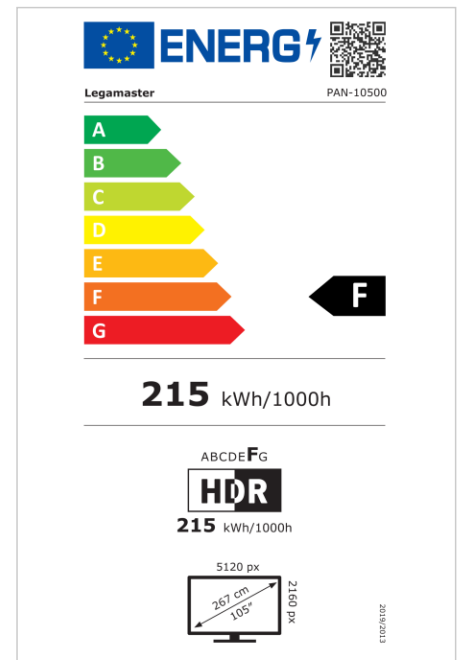

- 105 Inch Display
- Color Dark Grey
- HDMI x1 + DP 1.2a x 2
- 1x 3.5 Audio Out
- Zero Gap
- Tempered Glass + Anti-Glare
- 1x USB-B Touch

PANORAMA touch monitor PAN-10500

- A wider working surface will provide a perfect working platform for high density information display, documents analysis and idea storming
- Two sources can be displayed at the same time, meaning that you can display multiple sources on information at the same time to provide a enriched experience
- A high precision IR touch system will provide a trustful and accurate touch experience with up to 20 simultaneous touch points
- With the use an antiglare coating we can provide a wider and smooth viewing angle to maximize the screens 21:9 aspect ratio
- Included with the screen you will receive a mounting designed for this screen VESA and weight, so no additional mountings need to be sourced
- The main accessory to this screen is the OPS PC that not only supports the 5K resolution needed for this 21:9 aspect ratio screen but also provides a robust working platform for all Apps and needed tools

Art.No. **7-805000-105**

GTIN **8713797106788**

PANORAMA touch monitor

PAN-10500

Display

- Display diagonal: 105 inch
- Display technology: LED
- Panel type: IPS
- Backlight type: Direct LED
- Display resolution: 5120 x 2160 px | 5K Ultra HD
- Display brightness: 400 cd/m²
- Display number of colours: 1.073 billion colours
- Contrast ratio (dynamic): 1200:1
- Display refresh rate: 60 fps
- Response time: 8 ms
- Viewing angle: H: 178° / V: 178°
- Display control: RS-232C, IR remote controller
- Lifespan: 50000 Hours
- Durability: 18/7
- Screen orientation: Landscape

Power

- Power supply: AC/DC | 100 - 240 V | 50/60 Hz
- Power consumption (operation): 215 W
- Power consumption (sleep mode): 0.5 W
- Power consumption (standby): 0.5 W
- Energy efficiency class (HDR): F
- Energy efficiency scale: A to G