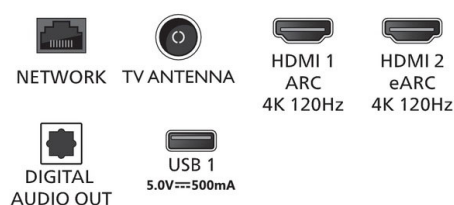

Down

Issue date 2022-12-03

Version: 5.0.1

12 NC: 8670 001 84876
EAN: 87 18863 03543 6

© 2022 Koninklijke Philips N.V.
All Rights reserved.

Specifications are subject to change without notice.
Trademarks are the property of Koninklijke Philips N.V.
or their respective owners.

www.philips.com

* EPG and actual visibility (up to 8 days) is country and operator dependent.
* Android App offerings vary per country. For more details please visit your local Google Play Store.
* Philips TV Remote app and related functionalities vary per TV model, operator, and country, as well as smart device model and OS. For more details please visit: www.philips.com/TVRemoteapp.
* Amazon, Alexa and all related logos are trademarks of Amazon.com, Inc. or its affiliates. Amazon Alexa is available in selected languages and countries.
* Amazon Prime is available in selected languages and countries.
* Disney+ subscription required. Subject to terms at <https://www.disneyplus.com> (c) 2020 Disney and its related entities. Disney+ is available in selected languages and countries.
* Google Assistant is available on Philips Android TVs running on Android O (8) or higher OS version. Google Assistant is available in selected languages and countries.
* Netflix subscription required. Subject to terms at <https://www.netflix.com>
* Philips OLED TV panels have been certified as flicker-free and discomfort glare free by UL.
* Image depicted on the website are non-contractual pictures. Please always refer to the actual TV that are sold in the retail or stores.