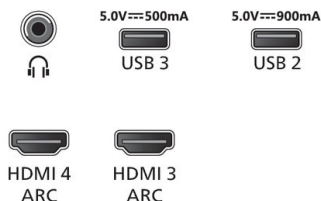

Dimensions

- Box dimensions (W x H x D): 1400.0 x 860.0 x 160.0 mm
- Product weight: 18.3 kg
- Product weight (+stand): 21.4 kg
- Set dimensions (W x H x D): 1225 x 701.4 x 68.0 mm
- Set dimensions with stand (W x H x D): 1225 x 771 x 236.0 mm
- Weight incl. Packaging: 27.0 kg
- Wall mount compatible: 300 x 300 mm

Accessories

- Included accessories: 2 x AAA Batteries, Legal and safety brochure, Power cord, Quick start guide, Remote Control, Table top stand

Design

- Remote control: with Muirhead leather

Connections

Side