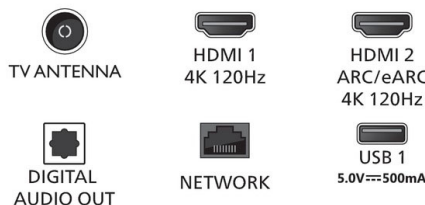

Dimensions

- Box dimensions (W x H x D): 1660.0 x 995.0 x 170.0 mm
- Set dimensions (W x H x D): 1449.0 x 830.0 x 58.0 mm
- Set dimensions with stand (W x H x D): 1449.0 x 847.0 x 279.0 mm
- Distance between 2 stands: 795.0 mm
- Product weight: 23.7 kg
- Product weight (+stand): 24.3 kg
- Weight incl. Packaging: 31.0 kg
- Wall mount dimensions: 300 x 300 mm

Accessories

- Included accessories: Remote Control, 2 x AAA Batteries, Table top stand, Power cord, Quick start guide, Legal and safety brochure

Connections

Side

Down

Issue date 2023-03-22

Version: 1.0.1

12 NC: 8670 001 89343
EAN: 87 18863 03969 4