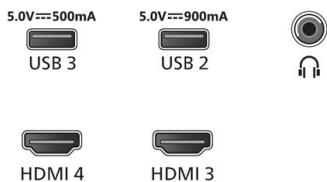

Dimensions

- Box dimensions (W x H x D): 1660.0 x 995.0 x 170.0 mm
- Set dimensions (W x H x D): 1449.0 x 830.0 x 58.0 mm
- Set dimensions with stand (W x H x D): 1449.0 x 847.0 x 279.0 mm
- Distance between 2 stands: 795.0 mm
- Product weight: 23.7 kg
- Product weight (+stand): 24.3 kg
- Weight incl. Packaging: 31.0 kg
- Wall mount dimensions: 300 x 300 mm

Accessories

- Included accessories: Remote Control, 2 x AAA Batteries, Table top stand, Power cord, Quick start guide, Legal and safety brochure

Connections

Side

Down

Issue date 2023-03-22

Version: 1.0.1

12 NC: 8670 001 89343
EAN: 87 18863 03969 4