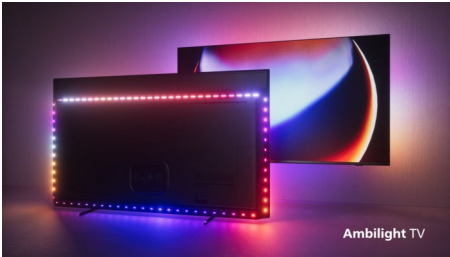

Flexible sound. Epic play. Easy control.

- Epic gaming. Ultra-low latency 120Hz. G-sync, VRR, Freesync.
- Voice control. The Google Assistant. Works with Alexa.
- Simply smart. Android TV.

PHILIPS

4K UHD Android TV
P5 AI perfect picture engine Dolby Atmos sound, 4-sided Ambilight TV, 164 cm (65") Android TV

65OLED807/56

Highlights

4-sided Ambilight

With Ambilight, the incredible experience of watching a Philips OLED TV gets even better! LED lights on all four sides of the TV glow and change color in perfect sync with the colors of the on-screen action-or your music. It's so warm and immersive, you'll wonder how you enjoyed TV without it.

Philips OLED TV

Want to feel the full power of every scene? The lifelike picture of your Philips OLED TV always looks great, even if viewed at an angle. Blacks are always black, never gray, and you'll see every detail in shadows or bright areas. All major HDR formats are supported-you'll immerse like never before.