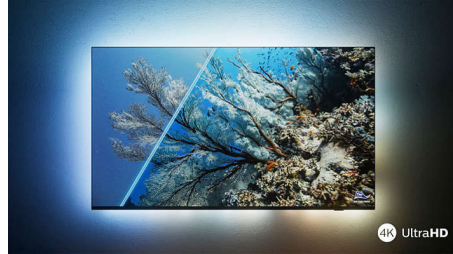

Supports all major HDR formats

Your Philips 4K UHD TV is compatible with all major HDR formats, including Dolby Vision. Whether it's a must-watch series or the latest video game, shadows will be deeper. Bright surfaces will shine. Colors will be truer.

70PUT7906/94

Slim, attractive design

Looking for a TV that fits with your room? This 4K smart TV is dressed for the occasion! The virtually bezel-free screen goes with just about any interior scheme. While the slim feet make it seem as if the screen is floating above your TV unit or table.

Grey bezel. Slender feet.

Grey bezel. Slender feet.