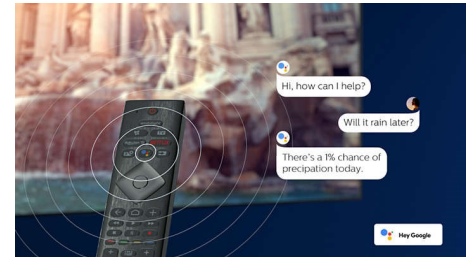

Google Assistant

Control your Philips Android TV with your voice. Want to play a game, watch Netflix, or find content and apps in the Google Play store? Just tell your TV. You can even command all Google Assistant-compatible smart home devices-like dimming the lights and setting the thermostat on movie night. Without leaving the sofa.