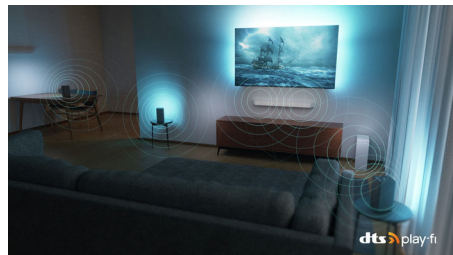

DTS Play-Fi

You get great, clear TV sound right out of the box. If you want more, Philips Wireless Home

System with DTS Play-Fi lets you connect to compatible soundbars and wireless speakers around your home in seconds. You can even create a home theatre surround-sound system using your TV as a central speaker.

Epic gaming

Play without limits and immerse in OLED's incredible realism! HDMI 2.1, a blazing-fast 120Hz native refresh rate, and ultra-low input lag get the best out of next-gen gaming gear with fluid, responsive gameplay, and super-smooth natural motion. Ambilight's gaming mode brings even bigger thrills.

Google TV™

What do you want to watch? Google TV brings together movies, shows, and more, from across your apps and subscriptions - and organises them just for you. You'll get suggestions based on what you like, and you can even use the Google TV app on your phone to curate your watchlist on the go.

AI voice control

Voice control. Google Assistant. Works with Alexa.