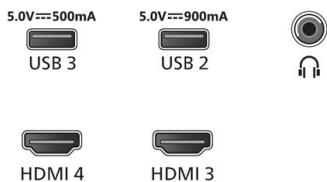

Connections

Side