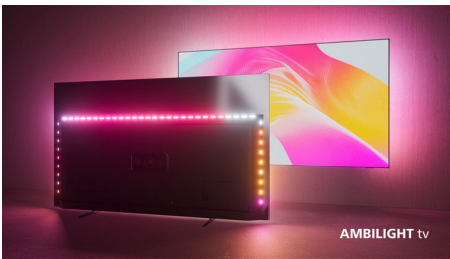

Ambilight TV

Ambilight TVs are the only TVs with LED lights behind the screen that react to what you watch, immersing you in a halo of colorful light. It changes everything: your TV seems bigger, and you'll be drawn deeper into your favorite shows, movies, and games.

P5 AI perfect picture engine

Philips P5 processor with AI delivers a picture so real it feels like you could step right into it. A deep-learning AI algorithm processes images in a manner similar to the human brain. No

matter what you're watching, you get lifelike detail and contrast, rich color, and smooth motion.

OLED Ambilight TV

Detail and depth. OLED Ambilight TV.