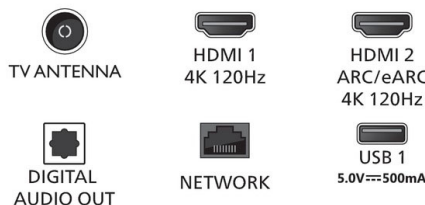

Down

Issue date 2023-04-07

Version: 2.0.1

12 NC: 8670 001 89345
EAN: 87 18863 03970 0

© 2023 Koninklijke Philips N.V.
All Rights reserved.

Specifications are subject to change without notice. Trademarks are the property of Koninklijke Philips N.V. or their respective owners.

www.philips.com

- EPG and actual visibility (up to 8 days) is country and operator dependent.
- Android App offerings vary per country. For more details please visit your local Google Play Store.
- Philips TV Remote app and related functionalities vary per TV model, operator, and country, as well as smart device model and OS. For more details please visit: www.philips.com/TVRemotapp.
- Amazon, Alexa and all related logos are trademarks of Amazon.com, Inc. or its affiliates. Amazon Alexa is available in selected languages and countries.
- Amazon Prime is available in selected languages and countries.
- Disney+ subscription required. Subject to terms at <https://www.disneyplus.com> (c) 2020 Disney and its related entities. Disney+ is available in selected languages and countries.
- Google Assistant is available on Philips Android TVs running on Android O (8) or higher OS version. Google Assistant is available in selected languages and countries.
- Netflix subscription required. Subject to terms at <https://www.netflix.com>
- Image depicted on the website are non-contractual pictures. Please always refer to the actual TV that are sold in the retail or stores.
- Memory size (Flash) : 32G, the actual available disc space may differ (dependent on e.g. (pre-)installed apps, installed operating system, etc.)
- Philips OLED TV panels have been certified as flicker-free and discomfort glare free by UL.
- Google TV is the name of this device's software experience and a trademark of Google LLC.
- Google TV is the name of this device's software experience and a trademark of Google LLC. YouTube, Ok Google and other marks are trademarks of Google LLC.