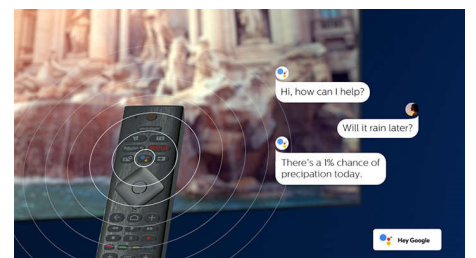

## Philips OLED TV

With a Philips OLED TV, you get a wider viewing angle and a uniquely lifelike picture. Blacks are deeper. Colors are truer. Details in shadows and highlights are precisely reproduced. All major HDR formats are supported. You'll feel the full power of every scene.

## Simply smart. Android TV

Your Philips Android TV gives you the content you want-when you want it. You can customize the home screen to display your favorite apps, making it simple to start streaming the movies and shows you love. Or pick up where you left off.

## AI voice control

Push a button on the remote to talk to the Google Assistant. Control the TV or Google Assistant-compatible smart home devices with your voice. Or ask Alexa to control the TV via Alexa-enabled devices.