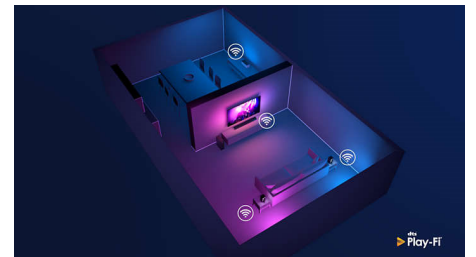

DTS Play-Fi compatible

With DTS Play-Fi on your Philips TV you can connect to compatible speakers in any room. Got wireless speakers in the kitchen? Listen to the movie while you make a snack or keep up with the sports commentary while you get everyone drinks.