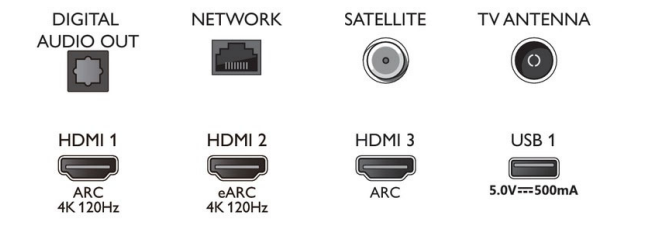

## EU Energy class

- Energy class for HDR: G
- Energy class for SDR: G
- Networked standby mode: <2.0 W
- Off mode power consumption: n.a.
- Panel technology used: LED LCD
- EPREL registration numbers: 1164846
- On mode power demand for HDR: 184 kWh/1000h
- On mode power demand for SDR: 103 kWh/1000h

## Connections

Side

Bottom

Issue date 2023-02-06

Version: 7.4.4

12 NC: 8670 001 82685  
EAN: 87 18863 03435 4

© 2023 Koninklijke Philips N.V.  
All Rights reserved.

Specifications are subject to change without notice.  
Trademarks are the property of Koninklijke Philips N.V.  
or their respective owners.