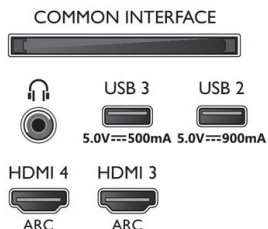

Connections

Side