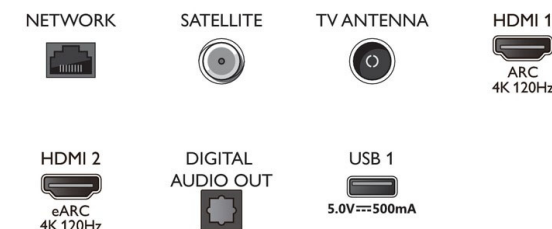

Bottom

Issue date 2023-02-04

Version: 9.5.1

12 NC: 8670 001 82729
EAN: 87 18863 03450 7

© 2023 Koninklijke Philips N.V.
All Rights reserved.

Specifications are subject to change without notice.
Trademarks are the property of Koninklijke Philips N.V.
or their respective owners.

www.philips.com

* Philips OLED TV panels have been certified as flicker-free and discomfort glare free by UL.
* EPG and actual visibility (up to 8 days) is country- and operator-dependent.
* Android App offerings vary per country. For more details please visit your local Google Play Store.
* The TV supports DVB reception for 'Free to air' broadcast. Specific DVB operators may not be supported. An up to date list can be found in the FAQ section of the Philips support website. For some operators Conditional Access and subscription are required. Contact your operator for more information.
* Philips TV Remote app and related functionalities vary per TV model, operator and country, as well as smart device model and OS. For more details please visit: www.philips.com/TVRemoteapp.
* USB recording for digital channels only, recordings may be limited by broadcast copy protection (CI+). Country and channel restrictions may apply.
* This television contains lead only in certain parts or components where no technology alternatives exist in accordance with existing exemption clauses under the RoHS Directive.
* Memory size (Flash): 16 G, the actual available disc space may differ (dependent on e.g. (pre-)installed apps, installed operating system, etc.)
* Amazon, Alexa and all related logos are trademarks of Amazon.com, Inc. or its affiliates. Amazon Alexa is available in selected languages and countries.
* Amazon Prime is available in selected languages and countries.
* Disney+ subscription required. Subject to terms at <https://www.disneyplus.com> (c) 2020 Disney and its related entities. Disney+ is available in selected languages and countries.
* Google Assistant is available on Philips Android TVs running on Android O (8) or higher OS version. Google Assistant is available in selected languages and countries.
* Netflix subscription required. Subject to terms on <https://www.netflix.com>
* Rakuten TV is available in selected languages and countries.