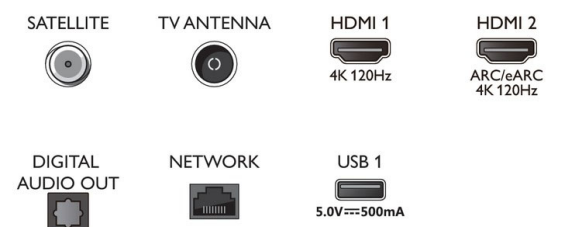

Design

- Colours of TV: Metal bezel frame
- Stand design: Satin chrome EVO stand

Dimensions

- Box dimensions (W x H x D): 1420.0 x 860.0 x 160.0 mm
- Set dimensions (W x H x D): 1225.0 x 707.0 x 68.0 mm

- Set dimensions with stand (W x H x D): 1225.0 x 773.0 x 230.0 mm
- Product weight: 18.3 kg
- Product weight (+stand): 21.7 kg
- Weight incl. Packaging: 25.6 kg
- Wall-mount compatible: 300 x 300 mm
- Stand dimensions (W x H x D): 500.0 x 70.0 x 230.0 mm
- Stand height to TV bottom edge: 70.0 mm

Accessories

- Included accessories: Remote Control, 2 x AAA Batteries, Tabletop stand, Power cord, Quick start guide, Legal and safety brochure

EU Energy card

- EPREL registration numbers: tbc
- Energy class for SDR: n.a.
- On mode power demand for SDR: tbc kWh/1000h
- Energy class for HDR: n.a.
- On mode power demand for HDR: tbc kWh/1000h
- Off mode power consumption: n.a.
- Networked standby mode: 2.0 W
- Panel technology used: OLED

Connections

Side

Bottom

Issue date 2023-03-30

Version: 1.1.1

12 NC: 8670 001 89019
EAN: 87 18863 03841 3

© 2023 Koninklijke Philips N.V.
All Rights reserved.

Specifications are subject to change without notice.
Trademarks are the property of Koninklijke Philips N.V.
or their respective owners.