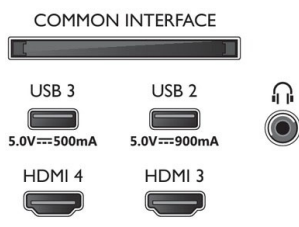

Design

- Colours of TV: Metal bezel frame
- Stand design: Satin chrome EVO stand

Dimensions

- Box dimensions (W x H x D): 1420.0 x 860.0 x 160.0 mm
- Set dimensions (W x H x D): 1225.0 x 707.0 x 68.0 mm

- Set dimensions with stand (W x H x D): 1225.0 x 773.0 x 230.0 mm
- Product weight: 18.3 kg
- Product weight (+stand): 21.7 kg
- Weight incl. Packaging: 25.6 kg
- Wall-mount compatible: 300 x 300 mm
- Stand dimensions (W x H x D): 500.0 x 70.0 x 230.0 mm
- Stand height to TV bottom edge: 70.0 mm

Accessories

- Included accessories: Remote Control, 2 x AAA Batteries, Tabletop stand, Power cord, Quick start guide, Legal and safety brochure

EU Energy card

- EPREL registration numbers: tbc
- Energy class for SDR: n.a.
- On mode power demand for SDR: tbc kWh/1000h
- Energy class for HDR: n.a.
- On mode power demand for HDR: tbc kWh/1000h
- Off mode power consumption: n.a.
- Networked standby mode: 2.0 W
- Panel technology used: OLED

Connections

Side

Bottom

Issue date 2023-03-30

Version: 1.1.1

12 NC: 8670 001 89019
EAN: 87 18863 03841 3

© 2023 Koninklijke Philips N.V.
All Rights reserved.

Specifications are subject to change without notice.
Trademarks are the property of Koninklijke Philips N.V.
or their respective owners.