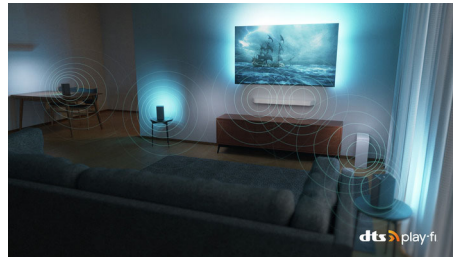

Philips OLED
4K Ambilight TV

121 cm (48") Ambilight TV

P5 AI perfect picture engine
Dolby Atmos sound
Google TV™

48OLED718

Whatever you watch. Whatever you play.

4K Ambilight TV

Our most affordable OLED TV brings you closer to everything you love. The lifelike picture, Dolby Atmos sound and Ambilight's immersive halo create cinema-sized excitement for every show, film and game. Right there in your living room.

OLED Ambilight TV

Detail and depth. OLED Ambilight TV.

Premium design

Premium design. Packed for the future.

Dolby Vision and Dolby Atmos

With Dolby Vision and Dolby Atmos on board, your films, shows and games look and sound incredible. See the picture that the director wanted you to see — no more disappointing scenes that are too dark to make out! Hear every word clearly. Experience sound effects like they're really happening around you.

DTS Play-Fi

You get great, clear TV sound straight out of the box. If you want more, the Philips Wireless Home System with DTS Play-Fi lets you

connect to compatible soundbars and wireless speakers around your home in seconds. You can even create a home cinema surround-sound system using your TV as a central speaker.