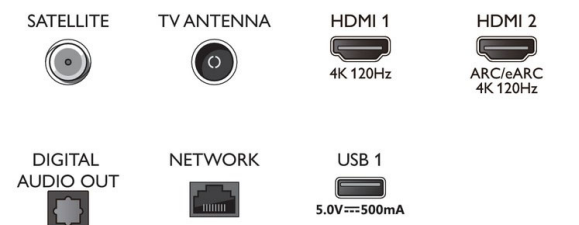

Design

- Colours of TV: Metal bezel frame
- Stand design: Satin chrome sticks

Dimensions

- Box dimensions (W x H x D): 1214.0 x 770.0 x 150.0 mm
- Set dimensions (W x H x D): 1070.0 x 618.0 x 58.0 mm
- Set dimensions with stand (W x H x D):

Accessories

- Included accessories: Remote Control, 2 x AAA Batteries, Tabletop stand, Power cord, Quick start guide, Legal and safety brochure

EU Energy card

- EPREL registration numbers: tbc
- Energy class for SDR: n.a.
- On mode power demand for SDR: tbc kWh/1000h
- Energy class for HDR: n.a.
- On mode power demand for HDR: tbc kWh/1000h
- Off mode power consumption: n.a.
- Networked standby mode: 2.0 W
- Panel technology used: OLED

Connections

Side

Bottom

Issue date 2023-03-11

Version: 2.1.1

12 NC: 8670 001 89011
EAN: 87 18863 03835 2

© 2023 Koninklijke Philips N.V.
All Rights reserved.

Specifications are subject to change without notice.
Trademarks are the property of Koninklijke Philips N.V.
or their respective owners.