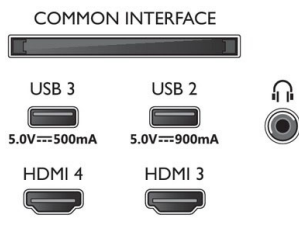

Design

- Colours of TV: Metal bezel frame
- Stand design: Satin chrome sticks

Dimensions

- Box dimensions (W x H x D): 1214.0 x 770.0 x 150.0 mm
- Set dimensions (W x H x D): 1070.0 x 618.0 x 58.0 mm
- Set dimensions with stand (W x H x D):

- 1070.0 x 635.0 x 210.0 mm
- Stand dimensions (W x H x D): 783.0 x 22.0 x 210.0 mm
- Stand height to TV bottom edge: 22.0 mm
- Distance between 2 stands: 783.0 mm
- Wall-mount compatible: 300 x 300 mm
- Product weight: 13.8 kg
- Product weight (+stand): 14.0 kg
- Weight incl. Packaging: 17.5 kg

Accessories

- Included accessories: Remote Control, 2 x AAA Batteries, Tabletop stand, Power cord, Quick start guide, Legal and safety brochure

EU Energy card

- EPREL registration numbers: tbc
- Energy class for SDR: n.a.
- On mode power demand for SDR: tbc kWh/1000h
- Energy class for HDR: n.a.
- On mode power demand for HDR: tbc kWh/1000h
- Off mode power consumption: n.a.
- Networked standby mode: 2.0 W
- Panel technology used: OLED

Connections

Side

Bottom

Issue date 2023-03-11

Version: 2.1.1

12 NC: 8670 001 89011
EAN: 87 18863 03835 2

© 2023 Koninklijke Philips N.V.
All Rights reserved.

Specifications are subject to change without notice.
Trademarks are the property of Koninklijke Philips N.V.
or their respective owners.