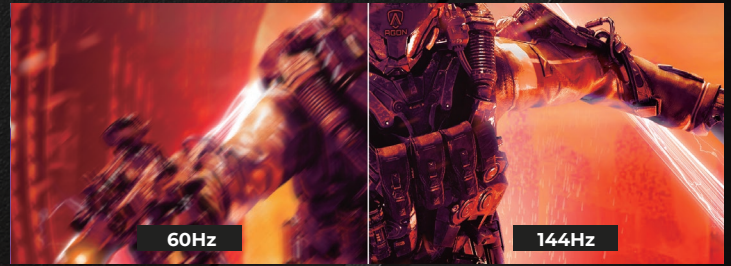

SHADOW CONTROL

Contrast and clarity in one

Bring the battle out of the shadows with Shadow Control! Brighten dark areas or sink them back into blackness on the fly, without affecting the rest of the display.

PICTURE-IN-PICTURE
PICTURE-BY-PICTURE

Multitask like it was nothing

Picture-in-Picture and Picture-by-Picture empowers you to multitask like it was nothing. These features display and fine-tune content from different PCs sources onto your screen at once, making it much easier to work on multiple projects at the same time.

HDMI
D

HDMI & DP

This AOC monitor provides convenient connectivity options, with both HDMI and DisplayPort support to suit both professionals and home users. HDMI represents the leading digital video, audio, and data interface for high speed connections between ultra high-definition displays and a wide range of consumer electronics, including providing support for modern gaming consoles and PCs. DisplayPort allows for a range of devices to quickly and easily connect to your screen, delivering higher resolution, faster refresh rate and video transmissions free from input lag.

144Hz

1ms

The e-sports professional standard for gaming

With a 144Hz refresh rate and 1ms response time, your display will be equipped to perform at the pro gaming standard. Enjoy an ultra-smooth experience with no visible screen blur to ensure you're always prepped to win.

IPS WIDE VIEW

Designed with wide viewing angles

IPS displays deliver 178/178-degree viewing angles while maintaining consistent image quality and colors from all viewing positions. You can also view your spreadsheets or weekend movies from virtually any angle without compromising color uniformity.

Specifications

Model Name	AG405UXC
Panel	39.5" (IPS LCD)
Pixel Pitch (mm)	0.26925 (H) × 0.26925 (V)
Effective Viewing Area (mm)	926.22 (H) × 387.72 (V)
Aspect Ratio	21 : 9
Brightness (typical)	350 cd/m²
Contrast Ratio	1200 : 1 (Typical) 80 Million : 1 (DCR)
Response Time	1ms (MPRT)
Viewing Angle	178° (H) / 178° (V) (CR > 10)
Color Gamut	NTSC 102% (CIE1976) / sRGB 121% (CIE1931) / DCI-P3 93% (CIE1976)
Color Accuracy	Delta E < 2
Optimum Resolution	3440 × 1440 @ 144Hz - DisplayPort1.4, USB-C 3440 × 1440 @ 100Hz - HDMI2.0
Display Colors	16.7Million
Signal Input	HDMI 2.0 × 2 / DisplayPort 1.4 × 1 USB-C (DP Alt. 90W) × 1
HDCP Version	HDMI: 2.2 / DisplayPort: 2.2
USB Hub	USB 3.2 Gen1 × 4
Power Supply	100 - 240V ~ 3A, 50 / 60Hz
Power Consumption (typical)	45W
Speakers	5W × 2
Line in & Earphone	Earphone × 1
Wall-Mount	100mm x 100mm
Adjustable Stand	Height: 150mm, Swivel: -30° ~ 30°, Tilt: -5° ~ 23°
Product without Stand (mm)	419.3 (H) × 944.1 (W) × 54.5 (D)
Product with Stand (mm)	477.7~627.7 (H) × 944.1 (W) × 312.4 (D)
Packaging (mm)	552 (H) × 1133 (W) × 225 (D)
Product without Stand (kg)	9.53
Product with Stand (kg)	11.88
Product with Packaging (kg)	16.32
Cabinet Color	Black & Grey
Regulatory Approvals	CE / FCC

Design and Specifications are subject to change without notice.

AOC

www.aoc.com © 2022 AOC Monitors. All rights reserved. AOC is a registered trademark. All other trademarks are the property of their respective owners.