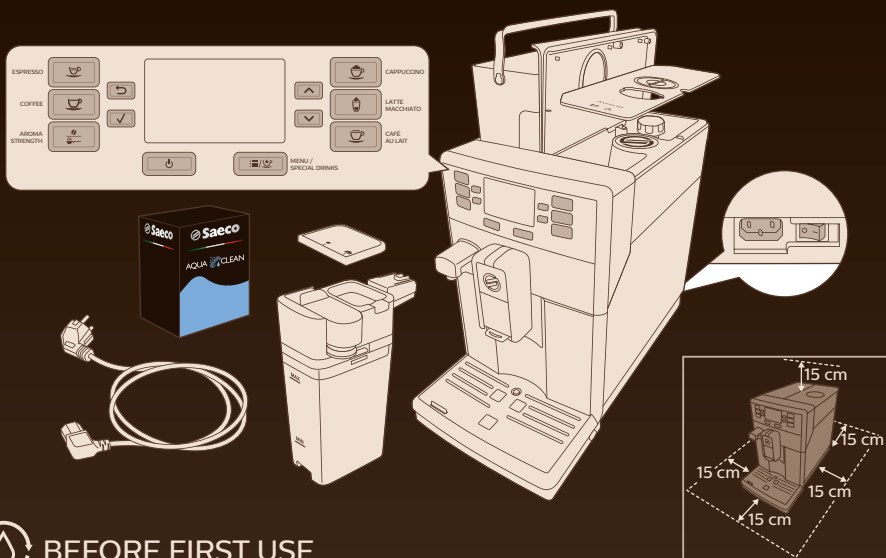

Saeco

ESPRESSO

CAPPUCCINO

4219.460.4205.1

PICOBARISTO SM5478

START AT SAECO.COM/CARE

PHILIPS

Saeco, a Philips brand

BEFORE FIRST USE