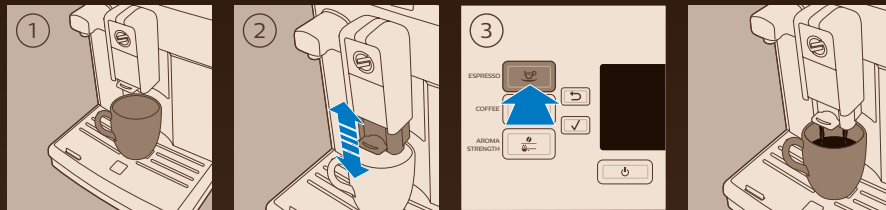

Saeco

ESPRESSO

CAPPUCCINO

4219.460.4205.1

PICOBARISTO SM5478

START AT SAECO.COM/CARE

PHILIPS

Saeco, a Philips brand