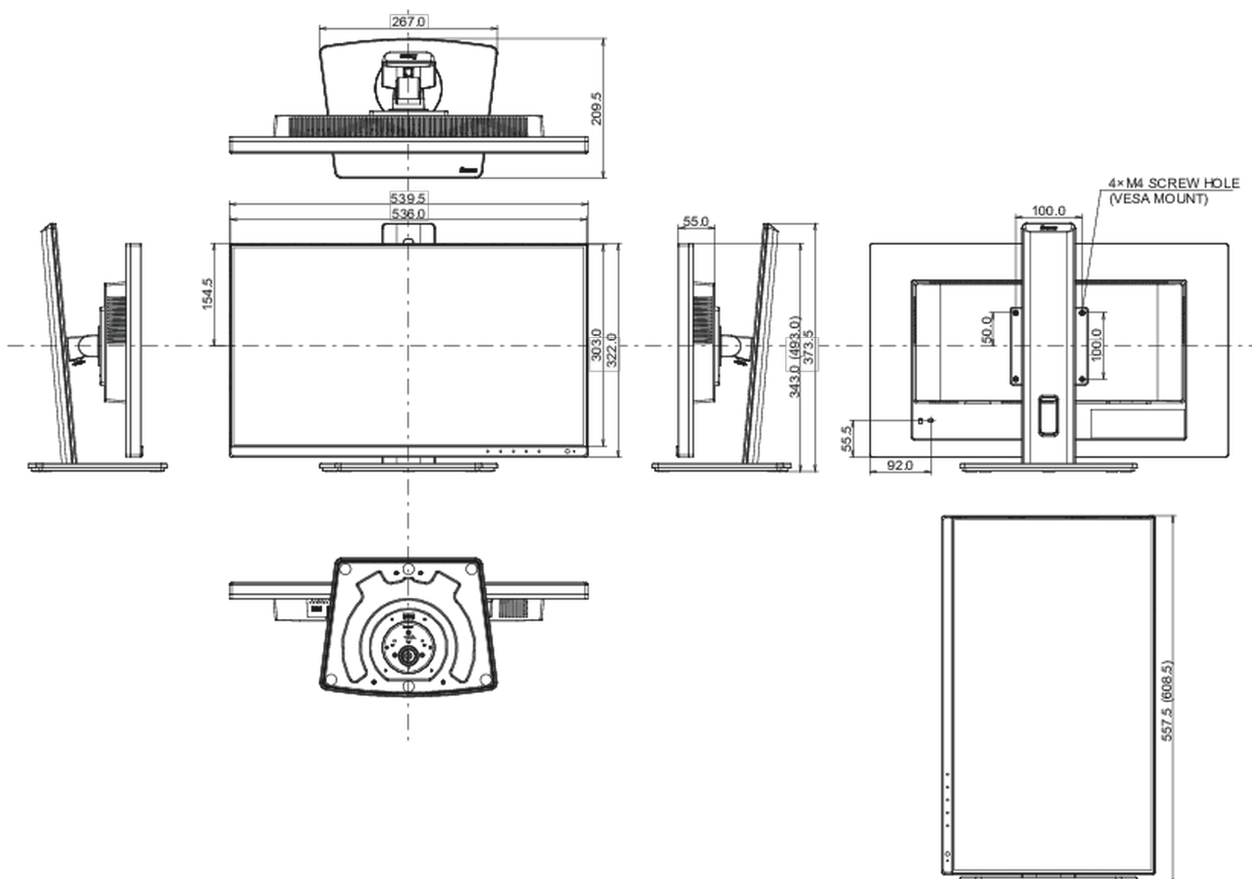

01 DISPLAY CHARACTERISTICS

Design	3-side borderless
Diagonal	23.8", 60.5cm
Panel	IPS panel technology LED, matte finish
Native resolution	2560 x 1440 @60Hz (2.3 megapixel WQHD)
Aspect ratio	16:9
Panel brightness	300 cd/m ²
Static contrast	1000:1
Advanced contrast	80M:1
Response time (GTG)	4ms
Viewing zone	horizontal/vertical: 178°/178°, right/left: 89°/89°, up/down: 89°/89°
Colour support	16.7mIn (sRGB: 96%; NTSC: 72%)
Horizontal Sync	15 - 90kHz
Viewable area W x H	526.9 x 296.4mm, 20.7 x 11.7"
Pixel pitch	0.206mm
Colour	matte, black (matte, black)

04 MECHANICAL

Display position adjustments	height, swivel, tilt, pivot (rotation both sides)
Height adjustment	150mm
Rotation (PIVOT function)	90°
Swivel stand	90°; 45° left; 45° right
Tilt angle	23° up; 5° down
VESA mounting	100 x 100mm
Cable management system	yes

Product dimensions W x H x D	539.5 x 343 (493) x 209,5mm
Box dimensions W x H x D	624 x 395 x 168mm
Weight (without box)	5.8kg
Weight (with box)	7.6kg
EAN code	4948570121489

All trademarks and registered trademarks acknowledged. E & O E. Specification subject to change without notice. All LCD's comply with ISO-9241-307:2008 in connection with pixel defects.