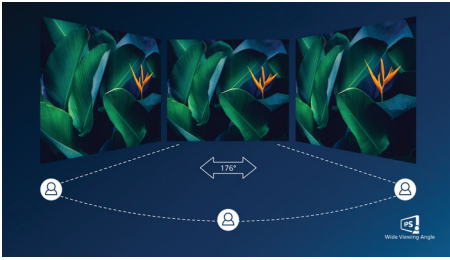

Experience true multimedia

- HDMI ensures universal digital connectivity

PHILIPS

LCD monitor
V Line 24 (23.8" / 60.5 cm diag.), 1920 x 1080 (Full HD)

241V8B/93

Highlights

IPS technology

IPS displays use an advanced technology which gives you extra wide viewing angles of 176/176 degree, making it possible to view the display from almost any angle. Unlike standard TN panels, IPS displays gives you remarkably crisp images with vivid colors, making it ideal not only for Photos, movies and web browsing, but also for professional applications which demand color accuracy and consistent brightness at all times.