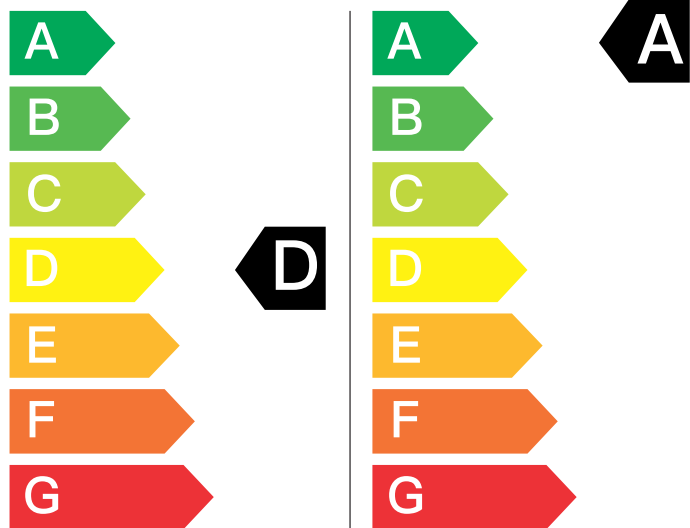

HISENSE

WD5S1045BW

HISENSE

WD5S1045BW

305 kWh/100^l 52 kWh/100^l

305 kWh/100^l 52 kWh/100^l

6.0 kg 10.5 kg

6.0 kg 10.5 kg