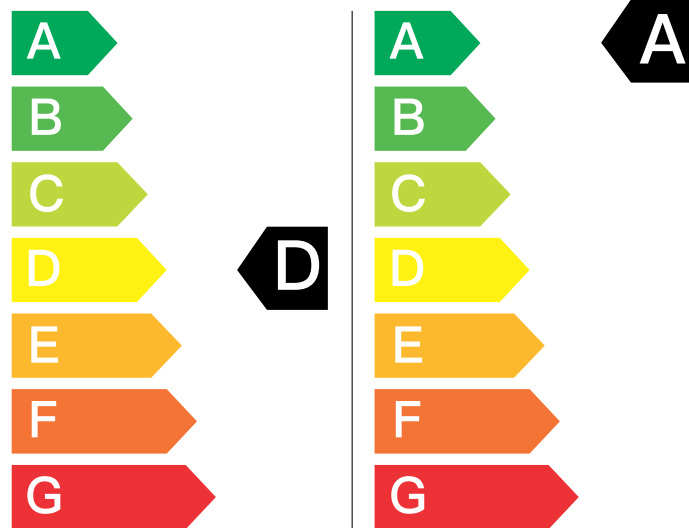

HISENSE

WD5S1045BW

HISENSE

WD5S1045BW

305 kWh/100^l 52 kWh/100^l

305 kWh/100^l 52 kWh/100^l

6.0 kg 10.5 kg

6.0 kg 10.5 kg