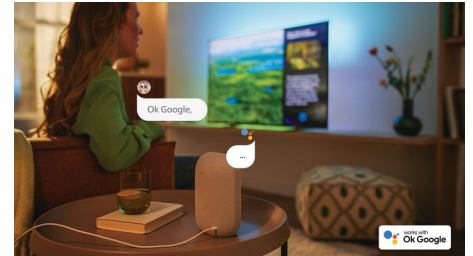

Dolby Vision and Dolby Atmos

With Dolby Vision and Dolby Atmos on board, your films, shows and games look and sound incredible. See the picture that the director wanted you to see — no more disappointing scenes that are too dark to make out! Hear every word clearly. Experience sound effects like they're really happening around you.

Slim, attractive design.

Looking for a TV that fits with your room? The virtually bezel-free screen of this 4K smart TV goes with just about any interior, and the anthracite grey feet make it seem as if the screen is floating. Our packaging and inserts use recycled cardboard and paper.

55PUS8107/12

Android TV

Your Philips Android TV gives you the content you want—when you want it. You can customise the home screen to display your favourite apps, making it simple to start streaming the movies and shows you love. Or pick up where you left off.

AI voice control

You can use your voice to control your Philips Android TV via any speaker that has Google Assistant, or via an Android TV remote app. Want to find apps, stream content or play games? Just ask.