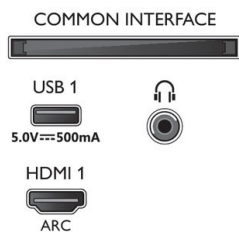

Design

- Colours of TV: Anthracite grey bezel
- Stand design: Anthracite grey stand

55PUS8107/12

Dimensions

- Box dimensions (W x H x D): 1360.0 x 840.0 x 160.0 mm
- Set dimensions (W x H x D): 1231.2 x 709.6 x 79.4 mm
- Set dimensions with stand (W x H x D): 1231.2 x 736.6 x 255.8 mm
- Stand dimensions (W x H x D): 714.0 x 27.0 x 255.8 mm
- Product weight: 14.2 kg
- Product weight (+stand): 14.4 kg
- Weight incl. Packaging: 17.8 kg
- Wall-mount compatible: 200 x 300 mm

Accessories

- Included accessories: Remote Control, 2 x AAA Batteries, Tabletop stand, Power cord, Quick start guide, Legal and safety brochure

EU Energy card

- EPREL registration numbers: 1189554
- Energy class for SDR: F
- On mode power demand for SDR: 77 kWh/1000h
- Energy class for HDR: G
- On mode power demand for HDR: 90 kWh/1000h
- Networked standby mode: <2.0 W
- Off mode power consumption: n.a.
- Panel technology used: LED LCD

Connections

Side

Bottom

Issue date 2023-02-04

Version: 5.0.1

12 NC: 8670 001 84005
EAN: 87 18863 03498 9

© 2023 Koninklijke Philips N.V.
All Rights reserved.

Specifications are subject to change without notice.
Trademarks are the property of Koninklijke Philips N.V.
or their respective owners.