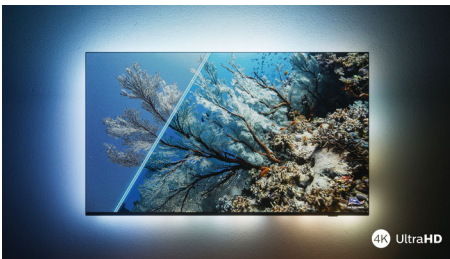

4K UHD LED TV

Love everything that you watch on this 4K UHD LED TV. Philips Pixel Precise Ultra HD engine optimises picture quality to deliver sharp images, rich colours and smooth motion.

You get the best possible viewing experience every time.