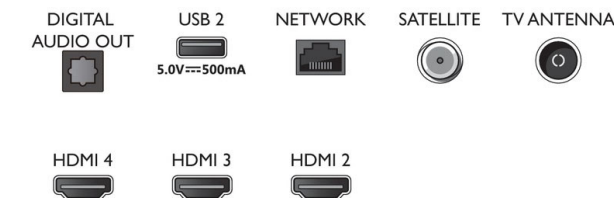

Bottom

Issue date 2023-02-04

Version: 5.0.1

12 NC: 8670 001 84005
EAN: 87 18863 03498 9

© 2023 Koninklijke Philips N.V.
All Rights reserved.

Specifications are subject to change without notice.
Trademarks are the property of Koninklijke Philips N.V.
or their respective owners.

www.philips.com

* EPG and actual visibility (up to 8 days) is country- and operator-dependent.

* The TV supports DVB reception for 'Free to air' broadcast. Specific DVB operators may not be supported. An up to date list can be found in the FAQ section of the Philips support website. For some operators Conditional Access and subscription are required. Contact your operator for more information.

* Philips TV Remote app and related functionalities vary per TV model, operator and country, as well as smart device model and OS. For more details please visit: www.philips.com/TVRemoteapp.

* Smart TV app availability varies per TV model and country. For more details please visit: www.philips.com/smarttv.

* This television contains lead only in certain parts or components where no technology alternatives exist in accordance with existing exemption clauses under the RoHS Directive.

* Amazon, Alexa and all related logos are trademarks of Amazon.com, Inc. or its affiliates. Amazon Alexa is available in selected languages and countries.

* Google Assistant is available on Philips Android TVs running on Android O (8) or higher OS version. GA is available in selected languages and countries with English-UK and German-DE and French-FR being supported from the start. Supported language/countries list to be expanded over time.

* Memory size (Flash): 16 G, the actual available disc space may differ (dependent on e.g. (pre-)installed apps, installed operating system, etc.)