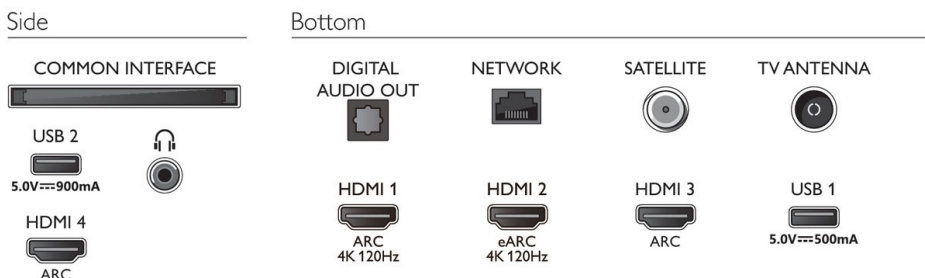

Connections

Issue date 2023-02-04

Version: 7.2.5

12 NC: 8670 001 82678
EAN: 87 18863 03429 3

© 2023 Koninklijke Philips N.V.
All Rights reserved.

Specifications are subject to change without notice.
Trademarks are the property of Koninklijke Philips N.V.
or their respective owners.

www.philips.com

* EPG and actual visibility (up to 8 days) is country- and operator-dependent.
* Android App offerings vary per country. For more details please visit your local Google Play Store.
* Memory size (Flash): 16 G, the actual available disc space may differ (dependant on e.g. (pre-)installed apps, installed operating system, etc.)
* The TV supports DVB reception for 'Free to air' broadcast. Specific DVB operators may not be supported. An up to date list can be found in the FAQ section of the Philips support website. For some operators Conditional Access and subscription are required. Contact your operator for more information.
* Philips TV Remote app and related functionalities vary per TV model, operator and country, as well as smart device model and OS. For more details please visit: www.philips.com/TVRemoteapp.
* USB recording for digital channels only, recordings may be limited by broadcast copy protection (CI+). Country and channel restrictions may apply.
* This television contains lead only in certain parts or components where no technology alternatives exist in accordance with existing exemption clauses under the RoHS Directive.
* Amazon Prime is available in selected languages and countries.
* Google Assistant is available on Philips Android TVs running on Android O (8) or higher OS version. Google Assistant is available in selected languages and countries.
* Netflix subscription required. Subject to terms on <https://www.netflix.com>
* Amazon, Alexa and all related logos are trademarks of Amazon.com, Inc. or its affiliates. Amazon Alexa is available in selected languages and countries.
* Disney+ subscription required. Subject to terms at <https://www.disneyplus.com> (c) 2020 Disney and its related entities. Disney+ is available in selected languages and countries.
* Rakuten TV is available in selected languages and countries.