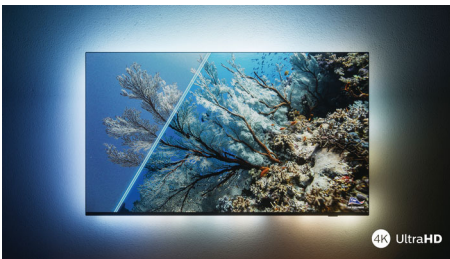

PHILIPS

4K UHD LED Android TV
3 sided Ambilight TV Major HDR formats supported, P5 picture engine-120 Hz, 139 cm (55") Android TV

55PUS8837/12

Highlights

The one with Ambilight.

With Philips Ambilight, the brilliant experience of watching a Philips TV gets even bigger! LED lights around the edge of the TV glow and change colour in perfect sync with the colours of the on-screen action or your music. It's so warm and immersive, you'll wonder how you enjoyed TV without it.

Vibrant HDR picture

Want to experience a perfect picture for every scene? Your Philips 4K UHD TV is compatible with all major HDR formats, which means you get brilliant, sharp images. You'll see every detail, even in dark and bright areas.