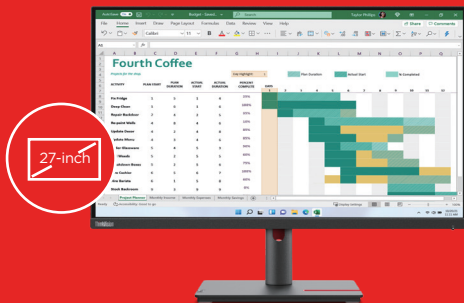

Prepare for visual delight

The ThinkVision T27h-30 Monitor's 27-inch 2560 x 1440 resolution QHD monitor delivers a stunning and delightfully vibrant visual experience. Its In-Plane Switching panel display offers impeccable visual clarity over a wider range of viewing angles. Graphic designers and digital creators will love this monitor's incredible image and video clarity. Easy multi-screen capabilities and a 3-side borderless display minimizes borders for uninterrupted viewing across multiple screens so you can multitask more efficiently, swiftly, and easily. The ThinkVision T27h-30 Monitor is a delight for the eyes, with Natural Low Blue Light technology that cuts down harmful blue light to reduce visual fatigue and strain.