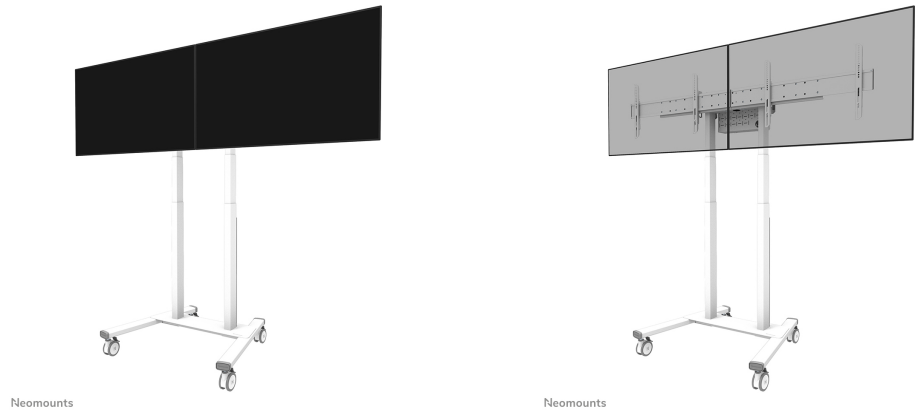

#### FUNCTIONALITY

Height adjustment	1 cm
Lockable	Lockable - Lock not included
Height	65 cm
Width	213 cm
Depth	5,9 cm
Adjustment type	Micro adjustment

### Neomounts ADM-875WH2 dual screen adapter for FL55-875WH1 and WL55-875WH1 - White

The Neomounts ADM-875WH2 is a dual screen adapter optional for the FL55-875WH1 mobile floor stand and WL55-875WH1 wall stand. The adapter allows the installation of 2 screens from 42" up to 65" with a maximum weight of 40 kg per screen. The height adjustable brackets ensure perfect alignments of the screens. It is possible to lock these brackets, using a padlock (not included). It is also possible to install a XXL display up to VESA 2000x600 mm and max 80 kg.