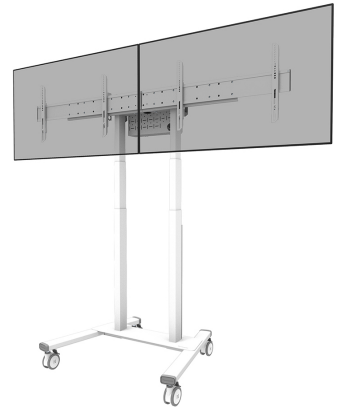

ADM-875WH2

NEOMOUNTS ADM-875WH2 DUAL SCREEN ADAPTER 42-65"

SPECIFICATIONS

GENERAL

Min. screen size*	42
Max. screen size*	65
Max. weight	40
Screens	2
VESA maximum	800x400 mm
VESA minimum	100x100 mm

FUNCTIE

Height adjustment	1 cm
Lockable	Lockable - Lock not included
Height	65 cm
Width	213 cm
Depth	5,9 cm
Adjustment type	Micro adjustment

INFORMATION

Series	MOVE Lift
Color	White
Main material	Steel
Warranty	5 year

*Please note: The inch sizes stated are just an indication, combined with the weight and VESA sizes. The maximum weight and VESA size are absolute restrictions for the products and should not be exceeded.

Neomounts

Neomounts

Neomounts MOVE ADM-875WH2 Screen adapter from 1 to 2 screens - 42-65" - max 40 kg/screen - VESA 100x100-800x400 - lockable (excl. lock) - suitable for FL55-/WL55-875BL1/WH1 - white

The Neomounts ADM-875WH2 is a dual screen adapter optional for the FL55-875WH1 mobile floor stand and WL55-875WH1 wall stand. The adapter allows the installation of 2 screens from 42" up to 65" with a maximum weight of 40 kg per screen. The height adjustable brackets ensure perfect alignments of the screens. It is possible to lock these brackets, using a padlock (not included). It is also possible to install a XXL display up to VESA 2000x600 mm and max 80 kg.