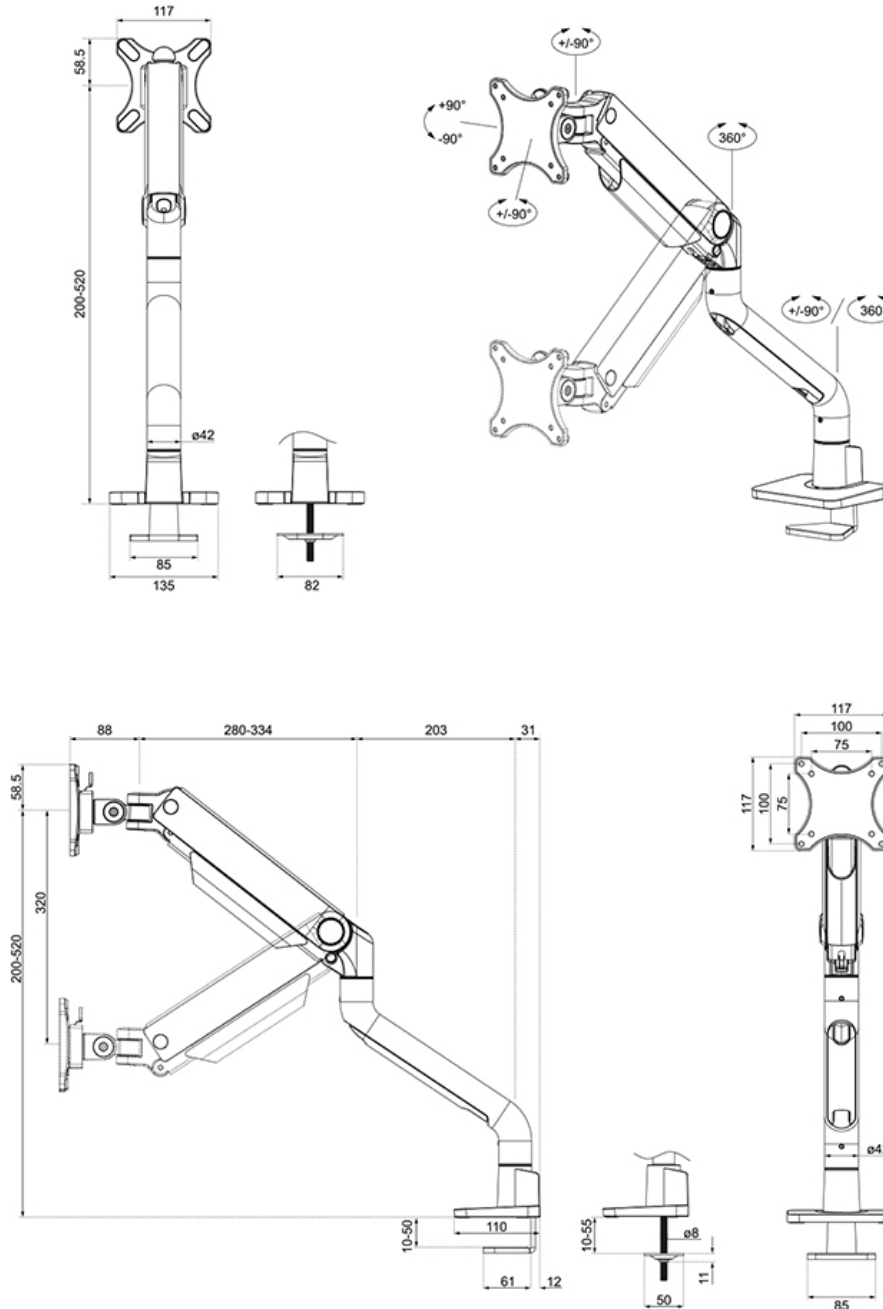

DS70S-950BL1

NEOMOUNTS DS70S-950BL1 MONITORARM 17-49"
- GASVEER - TOPFIX - 180°-STOP

Neomounts