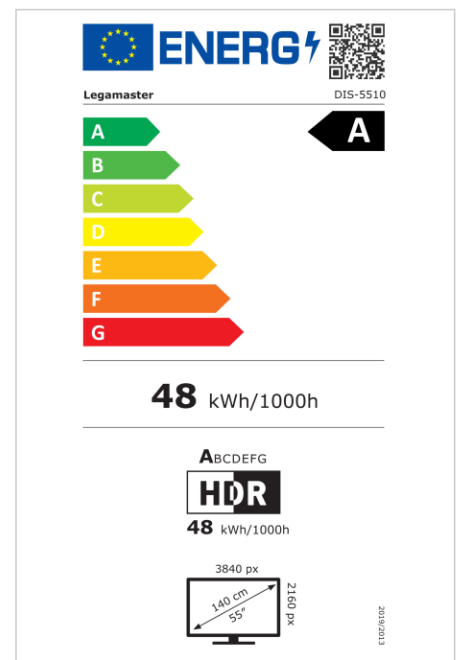

- Free OTA Updates
- Landscape/Portrait Support
- Haze level 25%
- Integrated Videowall tool up to 3x3
- Integrated rotation sensor
- Compatible with E-Share Casting solution
- Android 11
- USB-C (65W + DP 1.2)
- 1x HDMI Output
- 2x HDMI inputs

Art.No. **7-805110-55**

GTIN **8713797106887**

DISCOVER 2 professional display

DIS-5510

Display

- Display diagonal: 55 inch
- Display technology: LCD
- Panel type: IPS
- Backlight type: Direct LED
- Display resolution: 3840 x 2160 px | 4K Ultra HD
- Display brightness: 450 cd/m²
- Display number of colours: 1.073 billion colours
- Contrast ratio (static): 4000:1
- Aspect ratio: 16:9
- Display refresh rate: 60 fps
- Response time: 6.5 ms
- Viewing angle: H: 178° / V: 178°
- Display control: IR remote controller, Ethernet, RS-232C
- Lifespan: 50000 Hours
- Durability: 18/7
- Screen orientation: Landscape, Portrait

Power

- Power supply: AC | 100 - 240 V | 50/60 Hz
- Power consumption (sleep mode): 0.5 W
- Power consumption (standby): 0.5 W
- Energy efficiency class (HDR): A
- Energy efficiency scale: A to G

Operational conditions