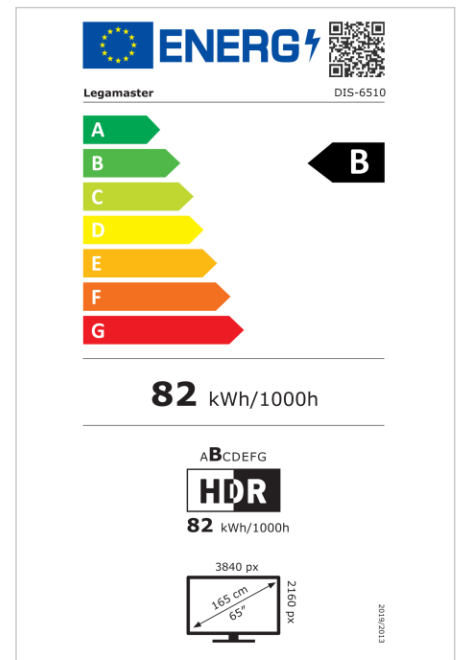

- Free OTA Updates
- Landscape/Portrait Support
- Haze level 25%
- Integrated Videowall tool up to 3x3
- Integrated rotation sensor
- Compatible with E-Share Casting solution
- Android 11
- USB-C (65W + DP 1.2)
- 1x HDMI Output
- 3x HDMI inputs
- OPS Slot

Art.No. **7-805110-65**

GTIN **8713797106894**

DISCOVER 2 professional display

DIS-6510

Display

- Display diagonal: 65 inch
- Display technology: LCD
- Panel type: IPS
- Backlight type: Direct LED
- Display resolution: 3840 x 2160 px | 4K Ultra HD
- Display brightness: 450 cd/m²
- Display number of colours: 1.073 billion colours
- Contrast ratio (static): 1200:1
- Aspect ratio: 16:9
- Display refresh rate: 60 fps
- Response time: 8 ms
- Viewing angle: H: 178° / V: 178°
- Display control: IR remote controller, Ethernet, RS-232C
- Lifespan: 50000 Hours
- Durability: 18/7
- Screen orientation: Landscape, Portrait

Power

- Power supply: AC | 100 - 240 V | 50/60 Hz
- Power consumption (sleep mode): 0.5 W
- Power consumption (standby): 0.5 W
- Energy efficiency class (HDR): B
- Energy efficiency scale: A to G

Operational conditions