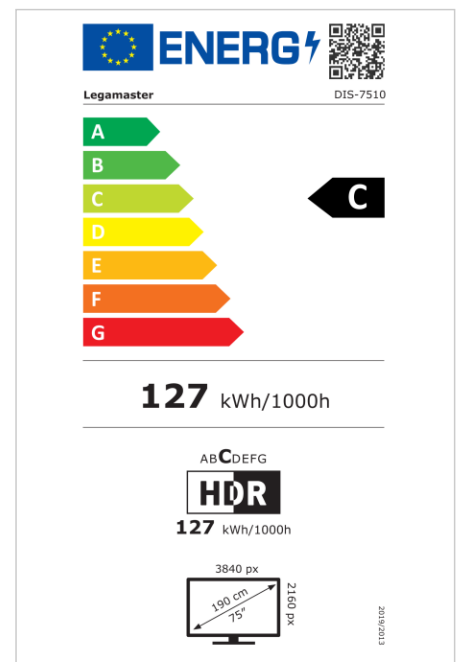

- Free OTA Updates
- Landscape/Portrait Support
- Haze level 25%
- Integrated Videowall tool up to 3x3
- Integrated rotation sensor
- Compatible with E-Share Casting solution
- Android 11
- USB-C (65W + DP 1.2)
- 1x HDMI Output
- 3x HDMI inputs
- OPS Slot

Art.No. **7-805110-75**

GTIN **8713797106900**

DISCOVER 2 professional display

DIS-7510

Display

- Display diagonal: 75 inch
- Display technology: LCD
- Panel type: IPS
- Backlight type: Direct LED
- Display resolution: 3840 x 2160 px | 4K Ultra HD
- Display brightness: 450 cd/m²
- Display number of colours: 1.073 billion colours
- Contrast ratio (static): 1200:1
- Aspect ratio: 16:9
- Display refresh rate: 60 fps
- Response time: 8 ms
- Viewing angle: H: 178° / V: 178°
- Display control: IR remote controller, Ethernet, RS-232C
- Lifespan: 50000 Hours
- Durability: 18/7
- Screen orientation: Landscape, Portrait

Power

- Power supply: AC | 100 - 240 V | 50/60 Hz
- Power consumption (sleep mode): 0.5 W
- Power consumption (standby): 0.5 W
- Energy efficiency class (HDR): C
- Energy efficiency scale: A to G

Operational conditions