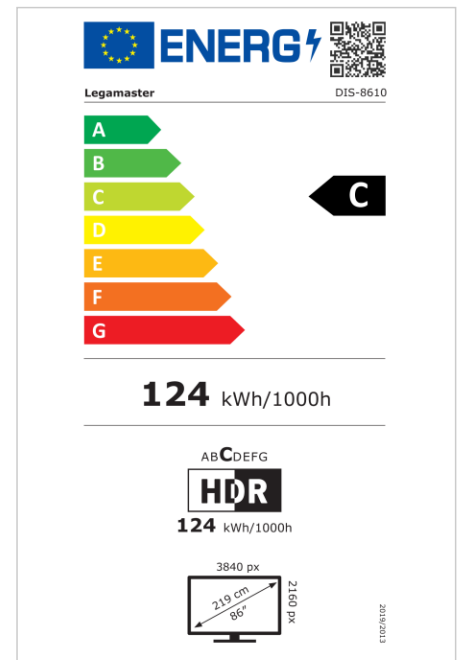

DISCOVER 2 professional display DIS-8610

- Legamaster DISCOVER range of professional displays offers a cost-efficient solution to upgrade presentations in both corporate and educational settings
- Available from 43 to 98 inch, the DISCOVER displays are made especially for medium to big meeting-spaces or classrooms
- Onboard, users can find a web-browser, media player and office document player that offer basic functionality without any connected devices needed
- A basic and local narrow casting app is pre-installed on the device providing a basic public information display functionality but it also has a central management content display integration App using an external service solution providing a scalable control of the displayed content
- An integrated tiling tool will provide support for up to a 3x3 videowall solution without the need of purchasing any additional hardware
- Connecting the DISCOVER professional displays to an external source, using an AirServer Connect for full casting and mirroring options or using the displays together with a video conferencing camera and OPS computer will offer users a full, professional presentation solution