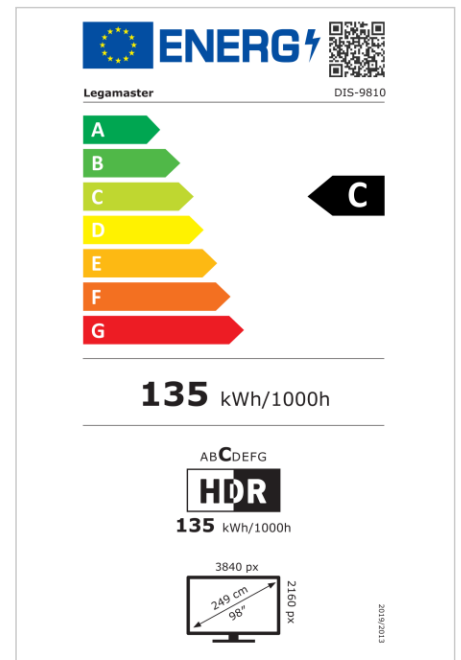

- Free OTA Updates
- Landscape/Portrait Support
- Haze level 25%
- Integrated Videowall tool up to 3x3
- Integrated rotation sensor
- Compatible with E-Share Casting solution
- Android 11
- USB-C (65W + DP 1.2)
- 1x HDMI Output
- 3x HDMI inputs
- OPS Slot

Art.No. **7-805110-98**

GTIN **8713797106924**

DISCOVER 2 professional display

DIS-9810

Display

- Display diagonal: 98 inch
- Display technology: LCD
- Panel type: IPS
- Backlight type: Direct LED
- Display resolution: 3840 x 2160 px | 4K Ultra HD
- Display brightness: 500 cd/m²
- Display number of colours: 1.073 billion colours
- Contrast ratio (static): 1200:1
- Aspect ratio: 16:9
- Display refresh rate: 60 fps
- Response time: 8 ms
- Viewing angle: H: 178° / V: 178°
- Display control: IR remote controller, Ethernet, RS-232C
- Lifespan: 50000 Hours
- Durability: 18/7
- Screen orientation: Landscape, Portrait

Power

- Power supply: AC | 100 - 240 V | 50/60 Hz
- Power consumption (sleep mode): 0.5 W
- Power consumption (standby): 0.5 W
- Energy efficiency class (HDR): C
- Energy efficiency scale: A to G

Operational conditions