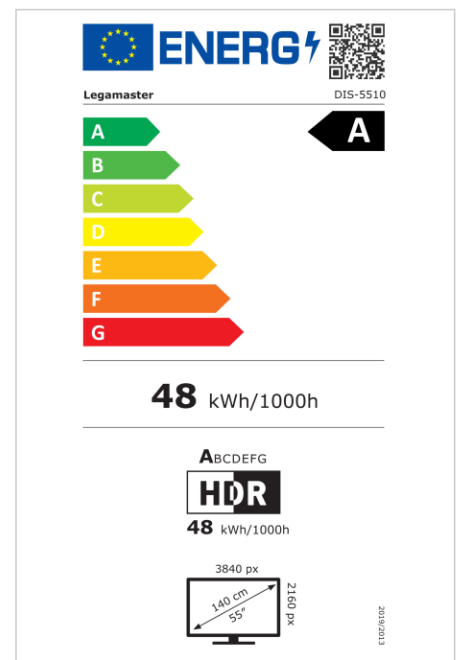

- Free OTA Updates
- Landscape/Portrait Support
- Haze level 25%
- Integrated Videowall tool up to 3x3
- Integrated rotation sensor
- Compatible with E-Share Casting solution
- Android 11
- USB-C (65W + DP 1.2)
- 1x HDMI Output
- 2x HDMI inputs

Art.No. **7-805110-55-EU**

GTIN **8713797106931**

DISCOVER 2 professional display

DIS-5510 EU

Display

- Display diagonal: 55 inch
- Display technology: LCD
- Panel type: IPS
- Backlight type: Direct LED
- Display resolution: 3840 x 2160 px | 4K Ultra HD
- Display brightness: 450 cd/m²
- Display number of colours: 1.073 billion colours
- Contrast ratio (static): 4000:1
- Aspect ratio: 16:9
- Display refresh rate: 60 fps
- Response time: 6.5 ms
- Viewing angle: H: 178° / V: 178°
- Display control: IR remote controller, Ethernet, RS-232C
- Lifespan: 50000 Hours
- Durability: 18/7
- Screen orientation: Landscape, Portrait

Power

- Power supply: AC | 100 - 240 V | 50/60 Hz
- Power consumption (sleep mode): 0.5 W
- Power consumption (standby): 0.5 W
- Energy efficiency class (HDR): A
- Energy efficiency scale: A to G

Operational conditions