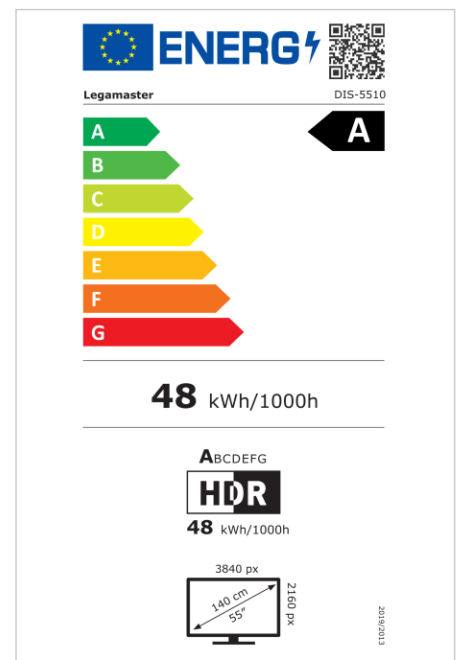

- Free OTA Updates
- Landscape/Portrait Support
- Haze level 25%
- Integrated Videowall tool up to 3x3
- Integrated rotation sensor
- Compatible with E-Share Casting solution
- Android 11
- USB-C (65W + DP 1.2)
- 1x HDMI Output
- 2x HDMI inputs

Art.No. **7-805110-55-EU**

GTIN **8713797106931**

DISCOVER 2 professional display

DIS-5510 EU

Display

- Display diagonal: 55 inch
- Display technology: LCD
- Panel type: IPS
- Backlight type: Direct LED
- Display resolution: 3840 x 2160 px | 4K Ultra HD
- Display brightness: 450 cd/m²
- Display number of colours: 1.073 billion colours
- Contrast ratio (static): 4000:1
- Contrast ratio (dynamic): 10000:1
- Aspect ratio: 16:9
- Display refresh rate: 60 fps
- Response time: 6.5 ms
- Viewing angle: H: 178° / V: 178°
- Display control: IR remote controller, Ethernet, RS-232C
- Lifespan: 50000 Hours
- Durability: 18/7
- Screen orientation: Landscape, Portrait

Power

- Power supply: AC | 100 - 240 V | 50/60 Hz
- Power consumption (sleep mode): 0.5 W
- Power consumption (standby): 0.5 W
- Energy efficiency class (HDR): A
- Energy efficiency scale: A to G

Operational conditions